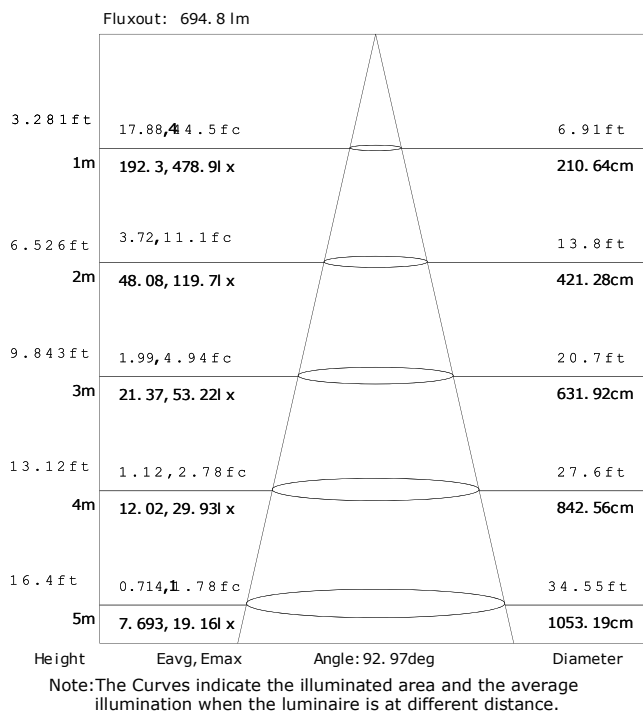

Product Information

SKU	170002-DW-US-12	EAN Code	4894495032372
Color Consistency (SDCM)	<6	Base Type	E26
Power Consumption (W)	12.5	Brightness (lm)	1000
Incandescent Equivalent(W)	75	Light Color	Daylight White
Color Temperature (K)	5000	Dimmable	Dimmable
CRI	>80	Beam Angle (Degree)	90
Input Voltage (v)	120V AC	Frequency (hz)	60
Power Factor	> 0.7	Net Weight (lb)	0.49
Material	Plastic	Power Srouce	AC
Waterproof	No	Safety Rating	UL, FCC
Package Quantity	Pack of 12 Units	Warranty	5 Years
Weight	0.49	Energy Rating	Energy Star

Product Dimensions

Photometric Data

Luminous Intensity Distribution Diagram

IsoLux Plot

The Average Illuminance Effective Figure

Other Models

SKU	Power (w)	Lumen (lm)	CCT	Input Voltage	Beam Angle	Safety Rating	CRI	Equivalent Power(w)	Website
170001-DW-US-12	8.6	650	5000K	120 V	90°	UL, FCC	80	50	Visit
170002-DW-US-12	12.5	1,000	5000K	120 V	90°	UL, FCC	80	75	Visit