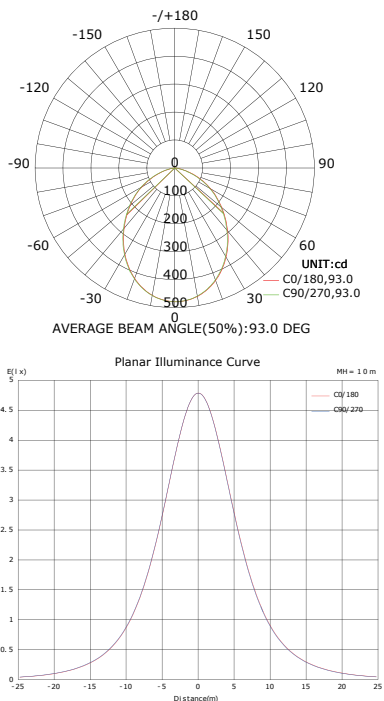

12.5 W 5/6 inch LED Recessed Lights

Product Features

- Energy star listed. Opportunity to get rebates.
- 5 years warranty.
- Easy installation. Install on housing directly. E26 base included.
- Dimmable.
- 75 W incandescent bulb equivalent. Save over 80% on electricity bill.
- UL certified. Safety guarantee.

Product Information

SKU	170002-DW-US-12	EAN Code	4894495032372
Color Consistency (SDCM)	<6	Base Type	E26
Power Consumption (W)	12.5	Brightness (lm)	1000
Incandescent Equivalent(W)	75	Light Color	Daylight White
Color Temperature (K)	5000	Dimmable	Dimmable
CRI	>80	Beam Angle (Degree)	90
Input Voltage (v)	120V AC	Frequency (hz)	60
Power Factor	> 0.7	Net Weight (lb)	0.49
Material	Plastic	Power Srouce	AC
Waterproof	No	Safety Rating	UL, FCC
Package Quantity	Pack of 12 Units	Warranty	5 Years
Weight	0.49	Energy Rating	Energy Star

Product Dimensions

Photometric Data

Luminous Intensity Distribution Diagram

IsoLux Plot

The Average Illuminance Effective Figure

Other Models

SKU	Power (w)	Lumen (lm)	CCT	Input Voltage	Beam Angle	Safety Rating	CRI	Equivalent Power(w)	Website
170001-DW-US-12	8.6	650	5000K	120 V	90°	UL, FCC	80	50	Visit
170002-DW-US-12	12.5	1,000	5000K	120 V	90°	UL, FCC	80	75	Visit