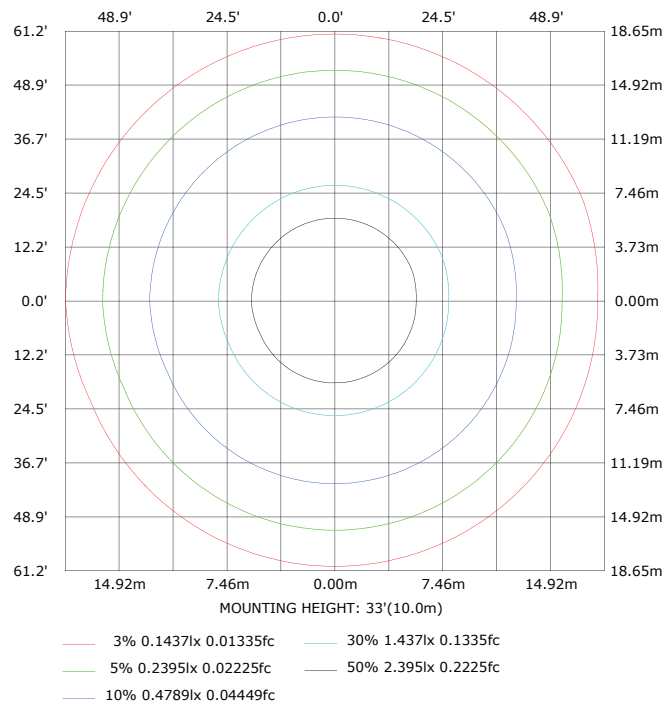

12.5 W 5/6 inch LED Recessed Lights

Product Features

- Energy star listed. Opportunity to get rebates.
- 5 years warranty.
- Easy installation. Install on housing directly. E26 base included.
- Dimmable.
- 75 W incandescent bulb equivalent. Save over 80% on electricity bill.
- UL certified. Safety guarantee.

Product Information

SKU	170002-DW-US-12	EAN Code	4894495032372
Color Consistency (SDCM)	<6	Base Type	E26
Power Consumption (W)	12.5	Brightness (lm)	1000
Incandescent Equivalent(W)	75	Light Color	Daylight White
Color Temperature (K)	5000	Dimmable	Dimmable
CRI	>80	Beam Angle (Degree)	90
Input Voltage (v)	120V AC	Frequency (hz)	60
Power Factor	> 0.7	Net Weight (lb)	0.49
Material	Plastic	Power Srouce	AC
Waterproof	No	Safety Rating	UL, FCC
Package Quantity	Pack of 12 Units	Warranty	5 Years
Weight	0.49	Energy Rating	Energy Star

Product Dimensions

Photometric Data

Luminous Intensity Distribution Diagram

IsoLux Plot

The Average Illuminance Effective Figure

Other Models

SKU	Power (w)	Lumen (lm)	CCT	Input Voltage	Beam Angle	Safety Rating	CRI	Equivalent Power(w)	Website
170001-DW-US-12	8.6	650	5000K	120 V	90°	UL, FCC	80	50	Visit
170002-DW-US-12	12.5	1,000	5000K	120 V	90°	UL, FCC	80	75	Visit

170001-DW-US-12
8.6 W

170002-DW-US-12
12.5 W