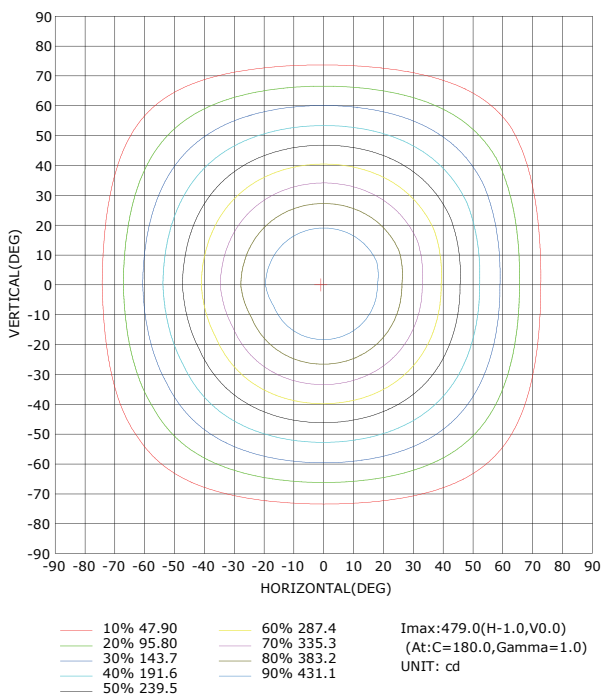

12.5 W 5/6 inch LED Recessed Lights

Product Features

- Energy star listed. Opportunity to get rebates.
- 5 years warranty.
- Easy installation. Install on housing directly. E26 base included.
- Dimmable.
- 75 W incandescent bulb equivalent. Save over 80% on electricity bill.
- UL certified. Safety guarantee.

Product Information

SKU	170002-DW-US-12	EAN Code	4894495032372
Color Consistency (SDCM)	<6	Base Type	E26
Power Consumption (W)	12.5	Brightness (lm)	1000
Incandescent Equivalent(W)	75	Light Color	Daylight White
Color Temperature (K)	5000	Dimmable	Dimmable
CRI	>80	Beam Angle (Degree)	90
Input Voltage (v)	120V AC	Frequency (hz)	60
Power Factor	> 0.7	Net Weight (lb)	0.49
Material	Plastic	Power Srouce	AC
Waterproof	No	Safety Rating	UL, FCC
Package Quantity	Pack of 12 Units	Warranty	5 Years
Weight	0.49	Energy Rating	Energy Star

Product Dimensions

Photometric Data

Luminous Intensity Distribution Diagram

IsoLux Plot

The Average Illuminance Effective Figure

Other Models

SKU	Power (w)	Lumen (lm)	CCT	Input Voltage	Beam Angle	Safety Rating	CRI	Equivalent Power(w)	Website
170001-DW-US-12	8.6	650	5000K	120 V	90°	UL, FCC	80	50	Visit
170002-DW-US-12	12.5	1,000	5000K	120 V	90°	UL, FCC	80	75	Visit