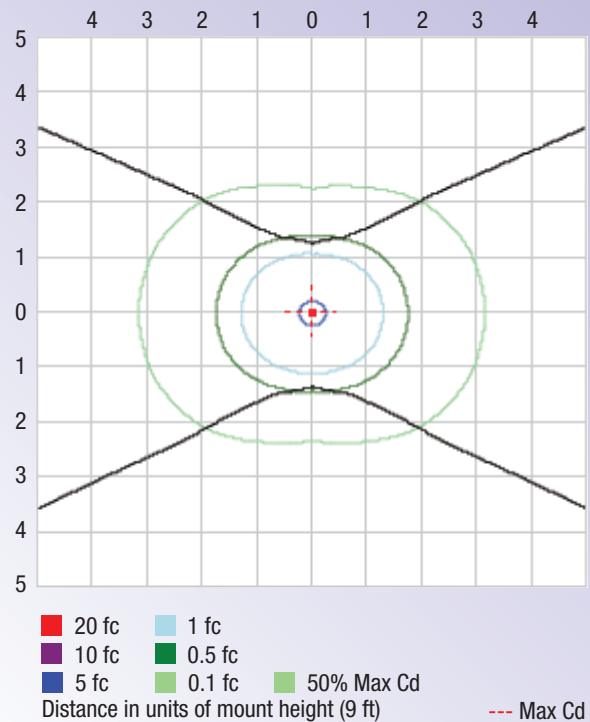

## Product Dimensions

**LUMENS PER ZONE**

ZONE	LUMENS	% TOTAL
0-1	151.8	6.3%
10-20	130.8	5.4%
20-30	111.6	4.6%
30-40	93.9	3.9%
40-50	77.0	3.2%
50-60	60.0	2.5%
60-70	42.1	1.7%
70-80	23.1	1%
80-90	5.5	0.2%

**ILLUMINANCE AT A DISTANCE**

	CENTER BEAM FC	BEAM WIDTH	
1 ft	448.65 fc	2.6 ft	11.3 ft
2 ft	112.16 fc	5.3 ft	22.5 ft
3 ft	49.85 fc	7.9 ft	33.8 ft
4 ft	28.04 fc	10.6 ft	45.0 ft
5 ft	17.95 fc	13.2 ft	56.3 ft
6 ft	12.46 fc	15.9 ft	67.5 ft
7 ft	9.16 fc	18.5 ft	78.8 ft
8 ft	7.01 fc	21.2 ft	90.0 ft
9 ft	5.54 fc	23.8 ft	101.3 ft

Vert. Spread: 105.9°      Horiz. Spread: 159.8°

**Polar Candela Distribution**

**Isofootcandle Plot**

Other Models

SKU	Power (w)	Lumen (lm)	CCT	Input Voltage	Beam Angle	Life Hrs	CRI	Input	DLC	Website
190121	17	2200	5,000 K	120-277 V	240°	50,000	>80	Single Ended Power	std	<a href="#">Visit</a>
190221	17	2200	5,000 K	120-277 V	240°	50,000	>80	Double Ended Power	std	<a href="#">Visit</a>