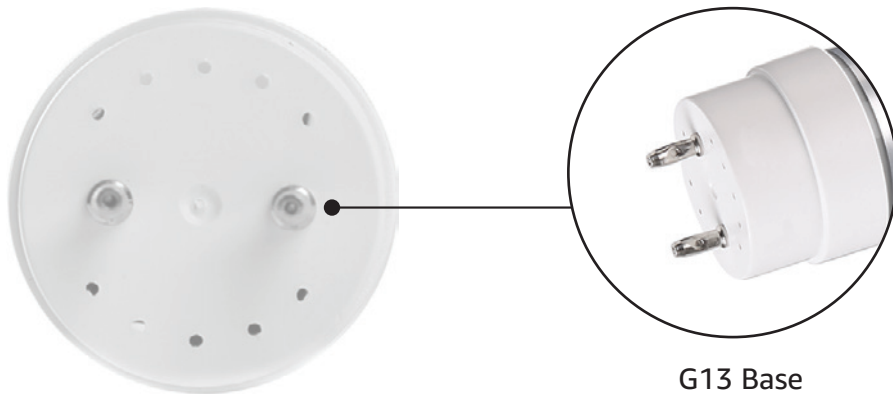

## 25 Pack 17 W T8 4 ft LED Tube Light

### Product Features

- **DLC listed.** Opportunity to get rebates.
- **Type B.** Ballast bypass and direct wire. Single ended power.
- **High lumen.** 2200 lm.
- **High efficiency.** 129 lm/w. Save more electricity bill.
- **120-277 Voltage.**
- **No over-heating.**
- **UL Listed.** Safety guarantee.

## Product Information

SKU	190121	EAN Code	4894495032129
Color Consistency (SDCM)	<6	Power Consumption (W)	17
Brightness (lm)	2200	LED Quantity	108
Light Color	Daylight White	Color Temperature (K)	5000
Dimmable	Non-dimmable	CRI	>80
Beam Angle (Degree)	240	Input Voltage (v)	120-277 V AC
Frequency (hz)	60	Power Factor	>0.9
Lifespan (h)	50000	Material	Glass
Waterproof	No	Protection Rating	IP20
Safety Rating	UL	Package Quantity	Pack of 25 Units
Warranty	5 Years	Energy Rating	DLC5.0

## Installation

**Photometric Data**

**OUTDOOR PHOTOMETRIC REPORT**

**MANUFACTURER:** Lepro  
**SKU NO.:** 190121  
**LAMP OUTPUT:** 1 lamp, rated Lumens / lamp: 2409.3  
**MAX CANDELA:** 499.0 AT HORIZONTAL: 157.5°, VERTICAL: 1°  
**LUMINOUS OPENING:** Point  
**NEMA TYPE:** 7 X 7