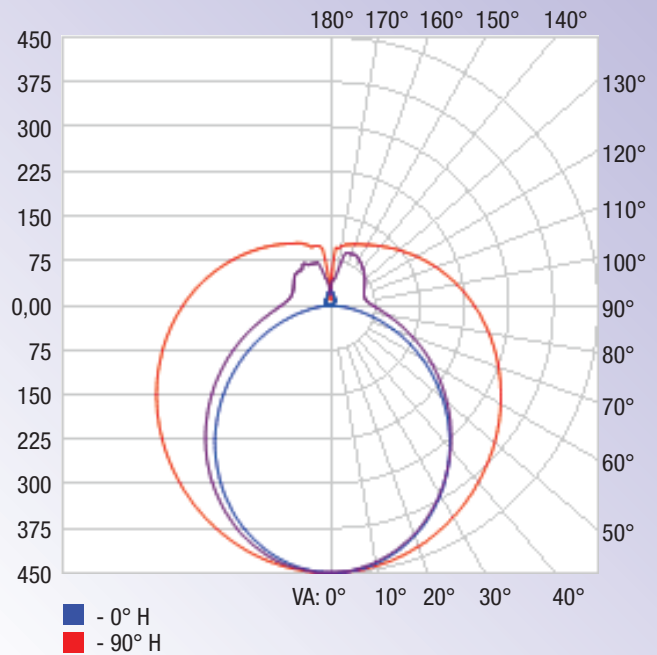

## Installation

**Photometric Data**

**OUTDOOR PHOTOMETRIC REPORT**

**MANUFACTURER:** Lepro  
**SKU NO.:** 190121  
**LAMP OUTPUT:** 1 lamp, rated Lumens / lamp: 2409.3  
**MAX CANDELA:** 499.0 AT HORIZONTAL: 157.5°, VERTICAL: 1°  
**LUMINOUS OPENING:** Point  
**NEMA TYPE:** 7 X 7

**LUMENS PER ZONE**

ZONE	LUMENS	% TOTAL
0-1	151.8	6.3%
10-20	130.8	5.4%
20-30	111.6	4.6%
30-40	93.9	3.9%
40-50	77.0	3.2%
50-60	60.0	2.5%
60-70	42.1	1.7%
70-80	23.1	1%
80-90	5.5	0.2%

**ILLUMINANCE AT A DISTANCE**

	CENTER BEAM FC	BEAM WIDTH	
1 ft	448.65 fc	2.6 ft	11.3 ft
2 ft	112.16 fc	5.3 ft	22.5 ft
3 ft	49.85 fc	7.9 ft	33.8 ft
4 ft	28.04 fc	10.6 ft	45.0 ft
5 ft	17.95 fc	13.2 ft	56.3 ft
6 ft	12.46 fc	15.9 ft	67.5 ft
7 ft	9.16 fc	18.5 ft	78.8 ft
8 ft	7.01 fc	21.2 ft	90.0 ft
9 ft	5.54 fc	23.8 ft	101.3 ft

Vert. Spread: 105.9°      Horiz. Spread: 159.8°

**Polar Candela Distribution**

**Isofootcandle Plot**

Other Models

SKU	Power (w)	Lumen (lm)	CCT	Input Voltage	Beam Angle	Life Hrs	CRI	Input	DLC	Website
190121	17	2200	5,000 K	120-277 V	240°	50,000	>80	Single Ended Power	std	<a href="#">Visit</a>
190221	17	2200	5,000 K	120-277 V	240°	50,000	>80	Double Ended Power	std	<a href="#">Visit</a>