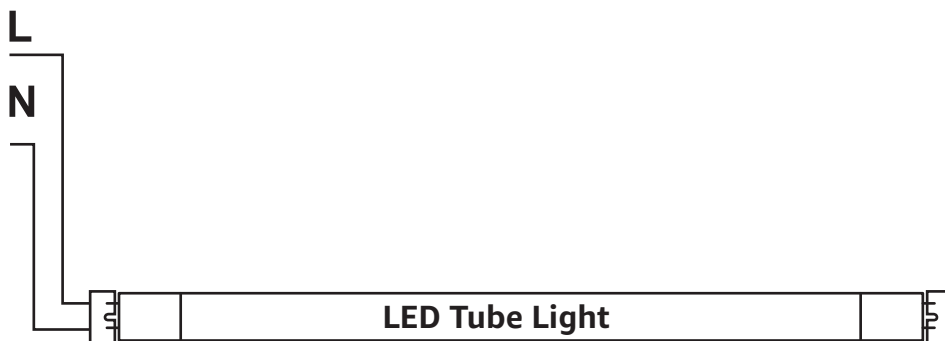

### Product Features

- **DLC listed.** Opportunity to get rebates.
- **Type B.** Ballast bypass and direct wire. Single ended power.
- **High lumen.** 2200 lm.
- **High efficiency.** 129 lm/w. Save more electricity bill.
- **120-277 Voltage.**
- **No over-heating.**
- **UL Listed.** Safety guarantee.

## Product Information

SKU	190121	EAN Code	4894495032129
Color Consistency (SDCM)	<6	Power Consumption (W)	17
Brightness (lm)	2200	LED Quantity	108
Light Color	Daylight White	Color Temperature (K)	5000
Dimmable	Non-dimmable	CRI	>80
Beam Angle (Degree)	240	Input Voltage (v)	120-277 V AC
Frequency (hz)	60	Power Factor	>0.9
Lifespan (h)	50000	Material	Glass
Waterproof	No	Protection Rating	IP20
Safety Rating	UL	Package Quantity	Pack of 25 Units
Warranty	5 Years	Energy Rating	DLC5.0

## Product Dimensions

## Installation

**Photometric Data**

**OUTDOOR PHOTOMETRIC REPORT**

**MANUFACTURER:** Lepro  
**SKU NO.:** 190121  
**LAMP OUTPUT:** 1 lamp, rated Lumens / lamp: 2409.3  
**MAX CANDELA:** 499.0 AT HORIZONTAL: 157.5°, VERTICAL: 1°  
**LUMINOUS OPENING:** Point  
**NEMA TYPE:** 7 X 7