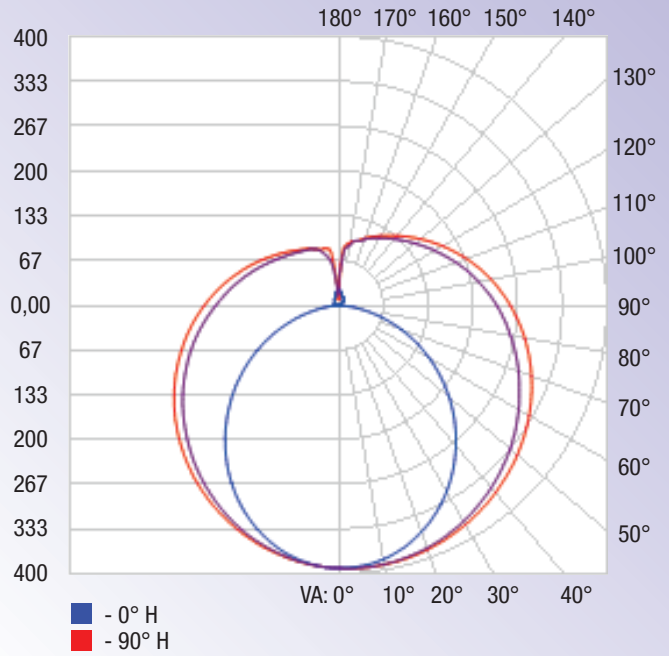

Product Information

SKU	190002-DW-US-25	EAN Code	4894495032198
Color Consistency (SDCM)	<6	Power Consumption (W)	17
Brightness (lm)	2200	LED Quantity	108
Light Color	Daylight White	Color Temperature (K)	5000
Dimmable	Non-dimmable	CRI	>80
Beam Angle (Degree)	240	Input Voltage (v)	120-277 V AC
Frequency (hz)	60	Power Factor	>0.9
Lifespan (h)	50000	Material	Glass
Waterproof	No	Protection Rating	IP20
Safety Rating	UL	Package Quantity	Pack of 25 Units
Warranty	5 Years	Energy Rating	DLC5.0

Product Dimensions

Installation

Photometric Data

OUTDOOR PHOTOMETRIC REPORT

MANUFACTURER: Lepro
SKU NO.: 190002
LAMP OUTPUT: 1 lamp, rated Lumens / lamp: 2165.2
MAX CANADELA: 392.4 AT HORIZONTAL: 67.5°, VERTICAL: 7°
LUMINOUS OPENING: Point
NEMA TYPE: 7 X 7

LUMENS PER ZONE

ZONE	LUMENS	% TOTAL
0-1	139.4	6.4%
10-20	120.1	5.5%
20-30	102.2	4.7%
30-40	85.6	4%
40-50	69.7	3.2%
50-60	54.1	2.5%
60-70	37.6	1.7%
70-80	20.5	0.9%
80-90	4.8	0.2%

Polar Candela Distribution

ILLUMINANCE AT A DISTANCE

	CENTER BEAM FC	BEAM WIDTH	
1 ft	391.03 fc	2.7 ft	13.7 ft
2 ft	97.76 fc	5.4 ft	27.5 ft
3 ft	43.45 fc	8.1 ft	41.2 ft
4 ft	24.44 fc	10.9 ft	55.0 ft
5 ft	15.64 fc	13.6 ft	68.7 ft
6 ft	10.86 fc	16.3 ft	82.4 ft
7 ft	7.98 fc	19.0 ft	96.2 ft
8 ft	6.11 fc	21.7 ft	109.9 ft
9 ft	4.83 fc	24.4 ft	123.7 ft