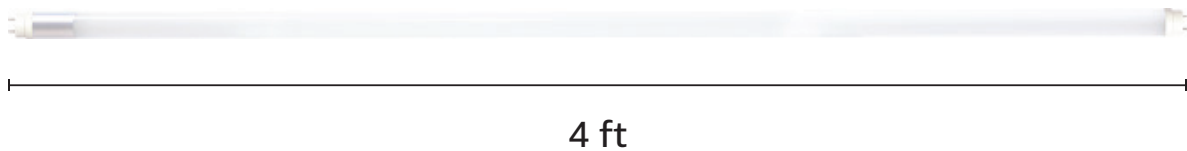

25 Pack 17 W T8 4 ft LED Tube Light

Product Features

- **DLC listed.** Opportunity to get rebates.
- **Type B.** Ballast bypass and direct wire. Single ended power.
- **High lumen.** 2200 lm.
- **High efficiency.** 129 lm/w. Save more electricity bill.
- **120-277 Voltage.**
- **No over-heating.**
- **UL Listed.** Safety guarantee.

Product Information

SKU	190002-DW-US-25	EAN Code	4894495032198
Color Consistency (SDCM)	<6	Power Consumption (W)	17
Brightness (lm)	2200	LED Quantity	108
Light Color	Daylight White	Color Temperature (K)	5000
Dimmable	Non-dimmable	CRI	>80
Beam Angle (Degree)	240	Input Voltage (v)	120-277 V AC
Frequency (hz)	60	Power Factor	>0.9
Lifespan (h)	50000	Material	Glass
Waterproof	No	Protection Rating	IP20
Safety Rating	UL	Package Quantity	Pack of 25 Units
Warranty	5 Years	Energy Rating	DLC5.0

Product Dimensions

Installation

Photometric Data

OUTDOOR PHOTOMETRIC REPORT

MANUFACTURER: Lepro
SKU NO.: 190002
LAMP OUTPUT: 1 lamp, rated Lumens / lamp: 2165.2
MAX CANADELA: 392.4 AT HORIZONTAL: 67.5°, VERTICAL: 7°
LUMINOUS OPENING: Point
NEMA TYPE: 7 X 7