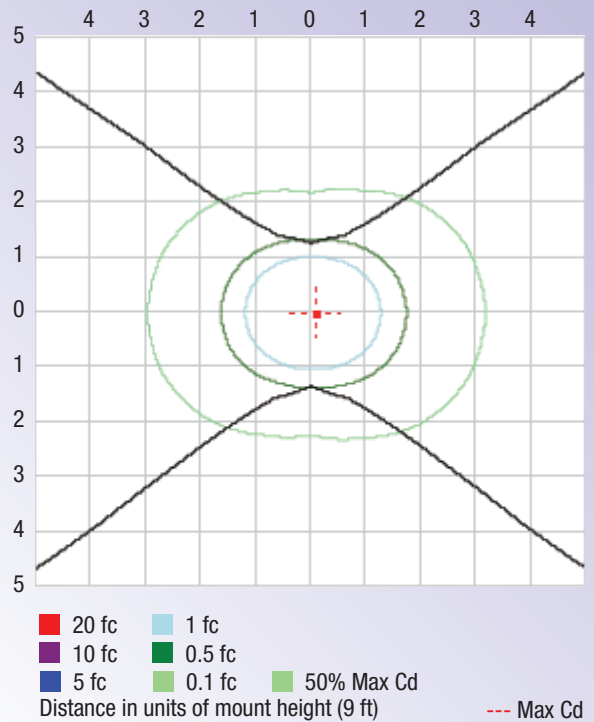

Product Dimensions

Installation

Photometric Data

OUTDOOR PHOTOMETRIC REPORT

MANUFACTURER: Lepro
SKU NO.: 190002
LAMP OUTPUT: 1 lamp, rated Lumens / lamp: 2165.2
MAX CANADELA: 392.4 AT HORIZONTAL: 67.5°, VERTICAL: 7°
LUMINOUS OPENING: Point
NEMA TYPE: 7 X 7

LUMENS PER ZONE

ZONE	LUMENS	% TOTAL
0-1	139.4	6.4%
10-20	120.1	5.5%
20-30	102.2	4.7%
30-40	85.6	4%
40-50	69.7	3.2%
50-60	54.1	2.5%
60-70	37.6	1.7%
70-80	20.5	0.9%
80-90	4.8	0.2%

Polar Candela Distribution

ILLUMINANCE AT A DISTANCE

	CENTER BEAM FC	BEAM WIDTH	
1 ft	391.03 fc	2.7 ft	13.7 ft
2 ft	97.76 fc	5.4 ft	27.5 ft
3 ft	43.45 fc	8.1 ft	41.2 ft
4 ft	24.44 fc	10.9 ft	55.0 ft
5 ft	15.64 fc	13.6 ft	68.7 ft
6 ft	10.86 fc	16.3 ft	82.4 ft
7 ft	7.98 fc	19.0 ft	96.2 ft
8 ft	6.11 fc	21.7 ft	109.9 ft
9 ft	4.83 fc	24.4 ft	123.7 ft

■ Vert. Spread: 107.2° ■ Horiz. Spread: 163.4°

Isofootcandle Plot

Other Models

SKU	Power (w)	Lumen (lm)	CCT	Input Voltage	Beam Angle	Life Hrs	CRI	Input	DLC	Website
190001	17	2200	5,000 K	120-277 V	240°	50,000	>80	Single Ended Power	std	Visit
190002	17	2200	5,000 K	120-277 V	240°	50,000	>80	Double Ended Power	std	Visit