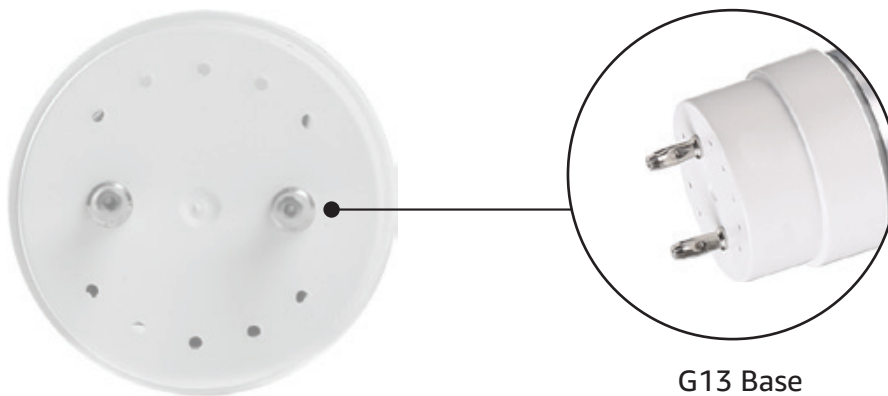

25 Pack 17 W T8 4 ft LED Tube Light

Product Features

- **DLC listed.** Opportunity to get rebates.
- **Type B.** Ballast bypass and direct wire. Single ended power.
- **High lumen.** 2200 lm.
- **High efficiency.** 129 lm/w. Save more electricity bill.
- **120-277 Voltage.**
- **No over-heating.**
- **UL Listed.** Safety guarantee.

Product Information

SKU	190002-DW-US-25	EAN Code	4894495032198
Color Consistency (SDCM)	<6	Power Consumption (W)	17
Brightness (lm)	2200	LED Quantity	108
Light Color	Daylight White	Color Temperature (K)	5000
Dimmable	Non-dimmable	CRI	>80
Beam Angle (Degree)	240	Input Voltage (v)	120-277 V AC
Frequency (hz)	60	Power Factor	>0.9
Lifespan (h)	50000	Material	Glass
Waterproof	No	Protection Rating	IP20
Safety Rating	UL	Package Quantity	Pack of 25 Units
Warranty	5 Years	Energy Rating	DLC5.0

Product Dimensions

Installation

Photometric Data

OUTDOOR PHOTOMETRIC REPORT

MANUFACTURER: Lepro
SKU NO.: 190002
LAMP OUTPUT: 1 lamp, rated Lumens / lamp: 2165.2
MAX CANADELA: 392.4 AT HORIZONTAL: 67.5°, VERTICAL: 7°
LUMINOUS OPENING: Point
NEMA TYPE: 7 X 7