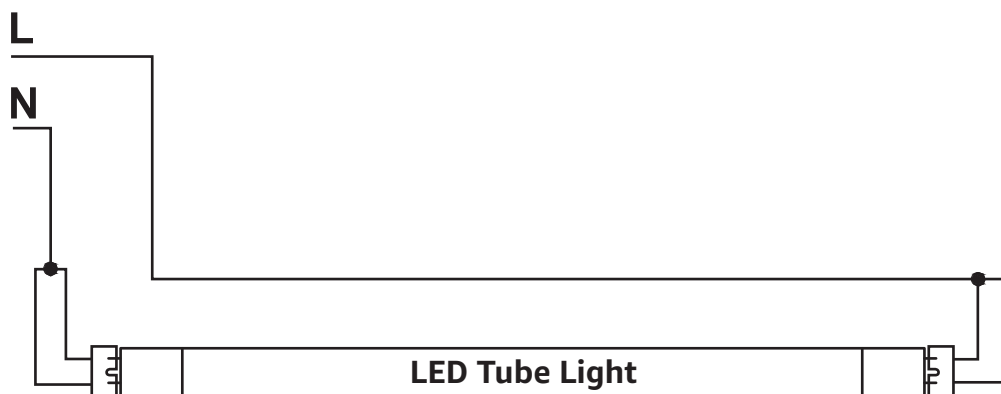

25 Pack 17 W T8 4 ft LED Tube Light

Product Features

- **DLC listed.** Opportunity to get rebates.
- **Type B.** Ballast bypass and direct wire. Single ended power.
- **High lumen.** 2200 lm.
- **High efficiency.** 129 lm/w. Save more electricity bill.
- **120-277 Voltage.**
- **No over-heating.**
- **UL Listed.** Safety guarantee.

Product Information

SKU	190002-DW-US-25	EAN Code	4894495032198
Color Consistency (SDCM)	<6	Power Consumption (W)	17
Brightness (lm)	2200	LED Quantity	108
Light Color	Daylight White	Color Temperature (K)	5000
Dimmable	Non-dimmable	CRI	>80
Beam Angle (Degree)	240	Input Voltage (v)	120-277 V AC
Frequency (hz)	60	Power Factor	>0.9
Lifespan (h)	50000	Material	Glass
Waterproof	No	Protection Rating	IP20
Safety Rating	UL	Package Quantity	Pack of 25 Units
Warranty	5 Years	Energy Rating	DLC5.0

Product Dimensions

Installation

Photometric Data

OUTDOOR PHOTOMETRIC REPORT

MANUFACTURER: Lepro
SKU NO.: 190002
LAMP OUTPUT: 1 lamp, rated Lumens / lamp: 2165.2
MAX CANADELA: 392.4 AT HORIZONTAL: 67.5°, VERTICAL: 7°
LUMINOUS OPENING: Point
NEMA TYPE: 7 X 7