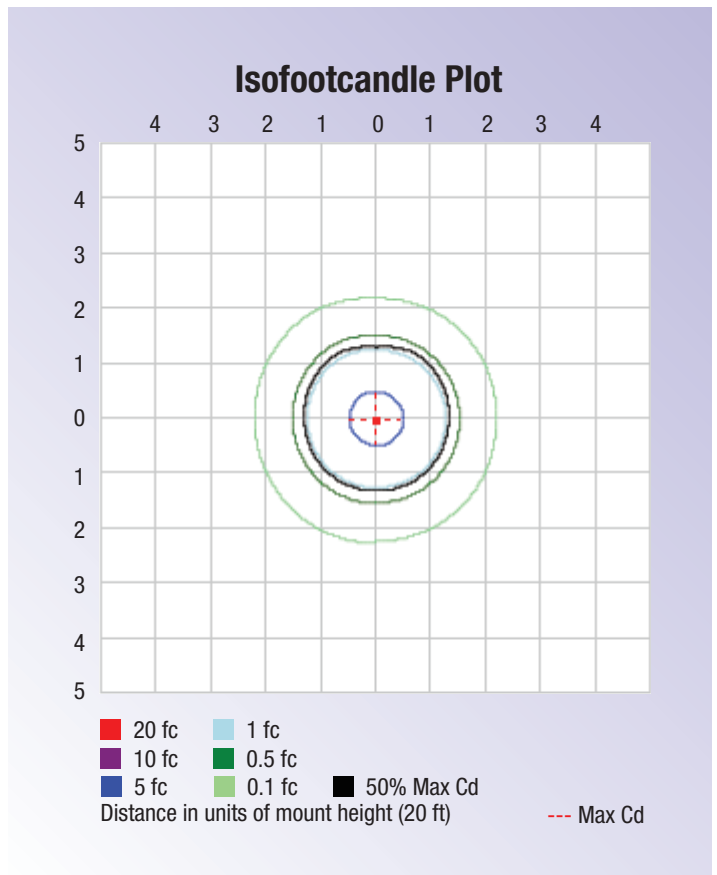

## Product Information

SKU	340007-DW-US-2	Power Consumption (W)	100
Brightness (lm)	10,000	Metal Halide Equivalent(W)	250
LED Quantity	112	Light Color	Daylight White
Color Temperature (K)	5000	Dimmable	Non-dimmable
Beam Angle (Degree)	120	Input Voltage (v)	120V AC
Frequency (hz)	60	Power Factor	0.9
Lifespan (h)	15,000	Length (in)	12.79
Width (in)	9.21	Height (in)	1.49
Net Weight (lb)	8.73	Material	Glass, Aluminum
Waterproof	Yes	Protection Rating	IP65
Safety Rating	ETL	Package Quantity	Pack of 2 Units
Warranty	2 Years	Weight	8.73

## Product Dimensions

Photometric Data

[Download IES](#)

**OUTDOOR PHOTOMETRIC REPORT**

**MANUFACTURER:** Lepro  
**SKU NO.:** 340007-DW-US  
**MAX CANADELA:** 1,345.9 AT HORIZONTAL: 135°, VERTICAL: 4°  
**LUMINOUS OPENING:** RECTANGLE (L: 9.45", W: 5.12")  
**NEMA TYPE:** 7 X 7

**LUMENS PER ZONE**

ZONE	LUMENS	% TOTAL
0-10	292.0	3.8%
10-20	840.1	10.9%
20-30	1,285.5	16.6%
30-40	1,568.3	20.3%
40-50	1,610.8	20.9%
50-60	1,231.0	15.9%
60-70	634.1	8.2%
70-80	221.1	2.9%
80-90	41.7	0.5%

**ILLUMINANCE AT A DISTANCE**

	CENTER BEAM FC	BEAM WIDTH	
4 ft	192.71 fc	10.3 ft	10.5 ft
8 ft	48.18 fc	20.7 ft	21.0 ft
12 ft	21.41 fc	31.0 ft	31.4 ft
16 ft	12.04 fc	41.3 ft	41.3 ft
20 ft	7.71 fc	51.7 ft	51.7 ft