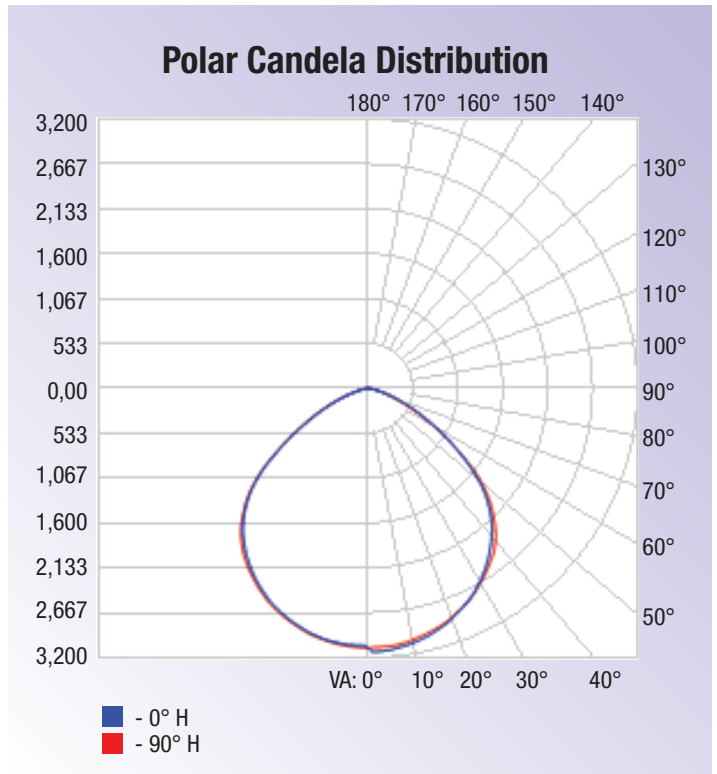

### Product Features

- ETL certified. Safety guarantee.
- Energy Efficient: 250 W metal halide lamp equivalent.
- Save over 85% on your electricity bill.
- Wide Beam Angle: 120-degree wide beam angle.
- Waterproof Rating: IP65.
- Sufficient Brightness: 10,000 LM.
- Durable: fully aluminum alloy case.

## Product Information

SKU	340007-DW-US-2	Power Consumption (W)	100
Brightness (lm)	10,000	Metal Halide Equivalent(W)	250
LED Quantity	112	Light Color	Daylight White
Color Temperature (K)	5000	Dimmable	Non-dimmable
Beam Angle (Degree)	120	Input Voltage (v)	120V AC
Frequency (hz)	60	Power Factor	0.9
Lifespan (h)	15,000	Length (in)	12.79
Width (in)	9.21	Height (in)	1.49
Net Weight (lb)	8.73	Material	Glass, Aluminum
Waterproof	Yes	Protection Rating	IP65
Safety Rating	ETL	Package Quantity	Pack of 2 Units
Warranty	2 Years	Weight	8.73

## Product Dimensions

Photometric Data

[Download IES](#)

**OUTDOOR PHOTOMETRIC REPORT**

**MANUFACTURER:** Lepro  
**SKU NO.:** 340007-DW-US  
**MAX CANADELA:** 1,345.9 AT HORIZONTAL: 135°, VERTICAL: 4°  
**LUMINOUS OPENING:** RECTANGLE (L: 9.45", W: 5.12")  
**NEMA TYPE:** 7 X 7

**LUMENS PER ZONE**

ZONE	LUMENS	% TOTAL
0-10	292.0	3.8%
10-20	840.1	10.9%
20-30	1,285.5	16.6%
30-40	1,568.3	20.3%
40-50	1,610.8	20.9%
50-60	1,231.0	15.9%
60-70	634.1	8.2%
70-80	221.1	2.9%
80-90	41.7	0.5%