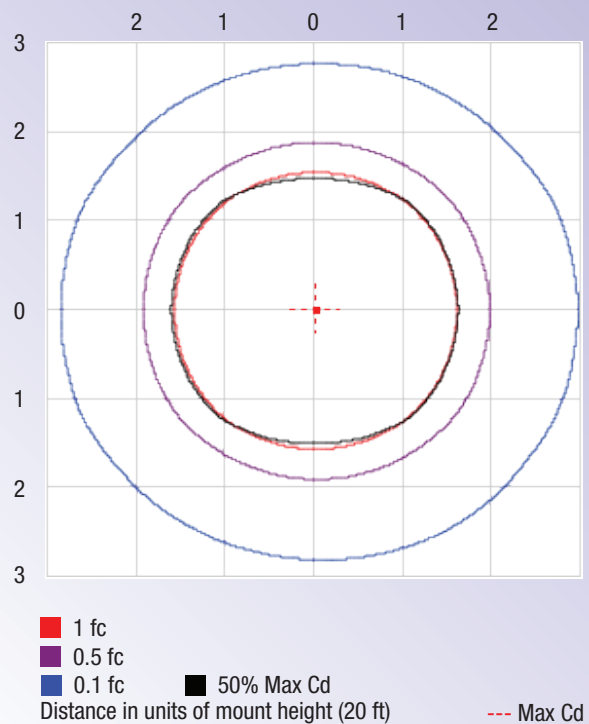

Product Information

SKU	340018-DW-US	Color Consistency (SDCM)	<6
Power Consumption (W)	150	Brightness (lm)	15000
Light Color	Daylight White	Color Temperature (K)	5000
Dimmable	Non-dimmable	CRI	≥80
Beam Angle (Degree)	110	Input Voltage (v)	110-130V AC
Frequency (hz)	50	Power Factor	>0.9
Lifespan (h)	30000	Length (in)	13.37
Width (in)	11.48	Height (in)	1.65
Net Weight (lb)	3.97	Material	Glass, Aluminum
Waterproof	Yes	Protection Rating	IP65
Certification	FCC	Package Quantity	Pack of 1 Unit
Warranty	3 Years		

Product Dimensions

Photometric Data

[Download IES](#)

OUTDOOR PHOTOMETRIC REPORT

MANUFACTURER: Lepro
SKU NO.: 340018-DW-US
DESCRIPTION: FLOOD LIGHT 150W 15000LM IP65 5000K
LAMP OUTPUT: 1 lamp, rated Lumens/lamp: 15000
MAX CD: 5,346.7 at Horizontal: -2°, Vertical: 0°
LUMINOUS OPENING: Point
NEMA TYPE: 7 X 7

Candela Distribution

Isofootcandle Plot

ILLUMINANCE AT A DISTANCE

	CENTER BEAM	BEAM WIDTH	
4 ft	333.91 fc	11.9 ft	12.6 ft
8 ft	83.48 fc	23.8 ft	25.2 ft
12 ft	37.10 fc	35.7 ft	37.8 ft
16 ft	20.87 fc	47.6 ft	50.4 ft
20 ft	13.36 fc	59.5 ft	62.9 ft

■ Vert. Spread: 112.2° ■ Horiz. Spread: 115.1°

Other Models

SKU	Power (W)	Lumen (lm)	CCT	Voltage	Beam Angle	Life Hrs	CRI	Website
340017-DW-US	100	10000	5000K	110-130V	110°	30,000	>80	 Visit
340018-DW-US	150	15000	5000K	110-130V	110°	30,000	>80	 Visit
340019-DW-US	200	20000	5000K	110-130V	110°	30,000	>80	 Visit