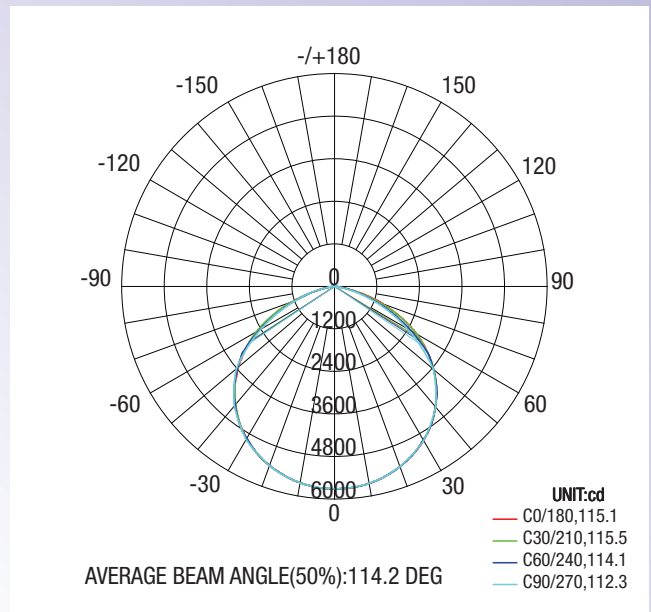

Product Information

SKU	340018-DW-US	Color Consistency (SDCM)	<6
Power Consumption (W)	150	Brightness (lm)	15000
Light Color	Daylight White	Color Temperature (K)	5000
Dimmable	Non-dimmable	CRI	≥80
Beam Angle (Degree)	110	Input Voltage (v)	110-130V AC
Frequency (hz)	50	Power Factor	>0.9
Lifespan (h)	30000	Length (in)	13.37
Width (in)	11.48	Height (in)	1.65
Net Weight (lb)	3.97	Material	Glass, Aluminum
Waterproof	Yes	Protection Rating	IP65
Certification	FCC	Package Quantity	Pack of 1 Unit
Warranty	3 Years		

Product Dimensions

Photometric Data

[Download IES](#)

OUTDOOR PHOTOMETRIC REPORT

MANUFACTURER: Lepro
SKU NO.: 340018-DW-US
DESCRIPTION: FLOOD LIGHT 150W 15000LM IP65 5000K
LAMP OUTPUT: 1 lamp, rated Lumens/lamp: 15000
MAX CD: 5,346.7 at Horizontal: -2°, Vertical: 0°
LUMINOUS OPENING: Point
NEMA TYPE: 7 X 7

LUMENS PER ZONE

ZONE	LUMENS	% TOTAL
0-10	506.6	3.40%
10-20	1,462.30	9.70%
20-30	2,249.00	15.00%
30-40	2,762.70	18.40%
40-50	2,906.80	19.40%
50-60	2,583.10	17.20%
60-70	1,751.10	11.70%
70-80	707	4.70%
80-90	73.7	0.50%

Candela Distribution

Isofootcandle Plot

ILLUMINANCE AT A DISTANCE

	CENTER BEAM	BEAM WIDTH	
4 ft	333.91 fc	11.9 ft	12.6 ft
8 ft	83.48 fc	23.8 ft	25.2 ft
12 ft	37.10 fc	35.7 ft	37.8 ft
16 ft	20.87 fc	47.6 ft	50.4 ft
20 ft	13.36 fc	59.5 ft	62.9 ft