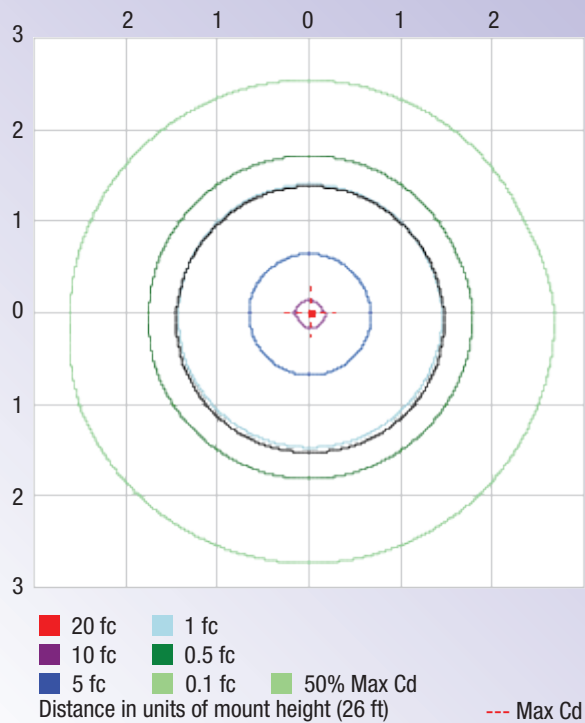

**MANUFACTURER:** Lepro  
**SKU NO.:** 350005-NW-US  
**LAMP OUTPUT:** 1 lamp, rated Lumens / lamp: 19059.1  
**MAX CANADELA:** 7,179.7 AT HORIZONTAL: 90°, VERTICAL: 1°  
**LUMINOUS OPENING:** Point  
**NEMA TYPE:** 7 X 7

**LUMENS PER ZONE**

ZONE	LUMENS	% TOTAL
0-1	671.3	3.5%
10-20	1,930.2	10.1%
20-30	2,948.2	15.5%
30-40	3,578.2	18.8%
40-50	3,704.0	19.4%
50-60	3,224.1	16.9%
60-70	2,120.4	11.1%
70-80	799.0	4.2%
80-90	63.4	0.3%

**ILLUMINANCE AT A DISTANCE**

	CENTER BEAM FC	BEAM WIDTH	
2 ft	1,776.20 fc	5.8 ft	5.8 ft
4 ft	444.05 fc	11.6 ft	11.7 ft
6 ft	197.36 fc	17.3 ft	17.5 ft
8 ft	111.01 fc	23.1 ft	23.4 ft
10 ft	71.05 fc	28.9 ft	29.2 ft
12 ft	49.34 fc	34.7 ft	35.1 ft
14 ft	36.25 fc	40.5 ft	40.9 ft
16 ft	27.75 fc	46.3 ft	46.8 ft
18 ft	21.93 fc	52.0 ft	52.6 ft
20 ft	17.76 fc	57.8 ft	58.5 ft
22 ft	14.68 fc	63.6 ft	64.3 ft
24 ft	12.33 fc	69.4 ft	70.2 ft
26 ft	10.51 fc	75.2 ft	76.0 ft

■ Vert. Spread: 110.7°    ■ Horiz. Spread: 111.2°

**Isofootcandle Plot**

**Other Models**

SKU	Power (w)	Lumen (lm)	CCT	Input Voltage	Beam Angle	Life Hrs	CRI	Equivalent Power(w)	DLC	Website
350004-NW-US	100	13,000	5,000K	120-277 V	120°	50,000	80	300	std	<a href="#">Visit</a>
350005-NW-US	150	19,000	5,000K	120-277 V	120°	50,000	80	400	std	<a href="#">Visit</a>
350006-NW-US	240	32,000	5,000K	120-277 V	120°	50,000	80	600	std	<a href="#">Visit</a>