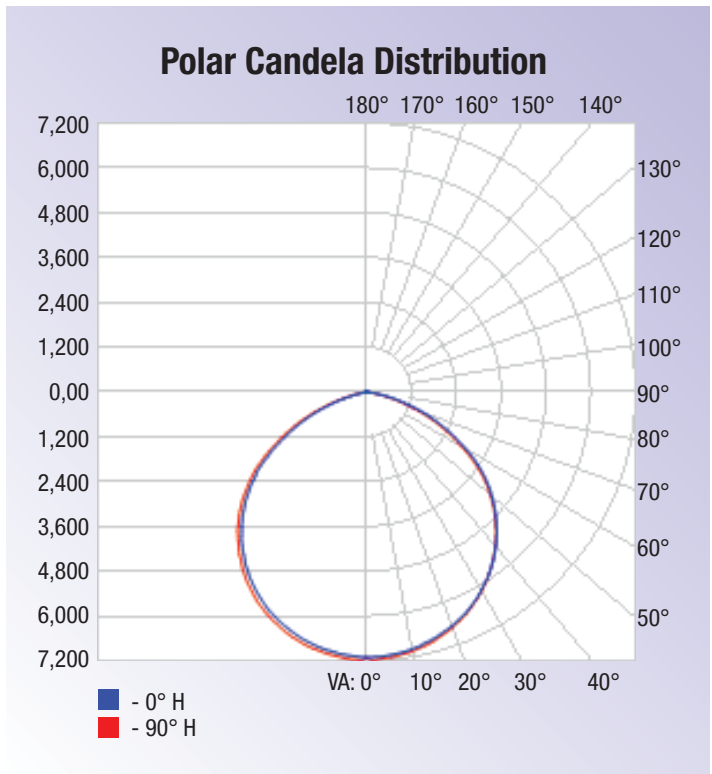

**Product Information**

SKU	350005-NW-US	EAN Code	4894495032464
Color Consistency (SDCM)	<6	Power Consumption (W)	150
Brightness (lm)	19000	Metal Halide Equivalent(W)	400
LED Quantity	270	Color Temperature (K)	5000
Dimmable	1-10 V	CRI	>80
Beam Angle (Degree)	120	Input Voltage (v)	120-277V AC
Frequency (hz)	50/60	Power Factor	>0.9
Lifespan (h)	50000	Diameter (in)	11.73
Height (in)	7.09	Net Weight (lb)	7.05
Material	Aluminum	Waterproof	Yes
Protection Rating	IP65	Safety Rating	UL
Package Quantity	Pack of 1 Unit	Warranty	5 Years
Energy Rating	DLC		

**MANUFACTURER:** Lepro  
**SKU NO.:** 350005-NW-US  
**LAMP OUTPUT:** 1 lamp, rated Lumens / lamp: 19059.1  
**MAX CANADELA:** 7,179.7 AT HORIZONTAL: 90°, VERTICAL: 1°  
**LUMINOUS OPENING:** Point  
**NEMA TYPE:** 7 X 7

**ILLUMINANCE AT A DISTANCE**

	CENTER BEAM FC	BEAM WIDTH	
2 ft	1,776.20 fc	5.8 ft	5.8 ft
4 ft	444.05 fc	11.6 ft	11.7 ft
6 ft	197.36 fc	17.3 ft	17.5 ft
8 ft	111.01 fc	23.1 ft	23.4 ft
10 ft	71.05 fc	28.9 ft	29.2 ft
12 ft	49.34 fc	34.7 ft	35.1 ft
14 ft	36.25 fc	40.5 ft	40.9 ft
16 ft	27.75 fc	46.3 ft	46.8 ft
18 ft	21.93 fc	52.0 ft	52.6 ft
20 ft	17.76 fc	57.8 ft	58.5 ft
22 ft	14.68 fc	63.6 ft	64.3 ft
24 ft	12.33 fc	69.4 ft	70.2 ft
26 ft	10.51 fc	75.2 ft	76.0 ft

■ Vert. Spread: 110.7°    ■ Horiz. Spread: 111.2°

**Isofootcandle Plot**

**Other Models**

SKU	Power (w)	Lumen (lm)	CCT	Input Voltage	Beam Angle	Life Hrs	CRI	Equivalent Power(w)	DLC	Website
350004-NW-US	100	13,000	5,000K	120-277 V	120°	50,000	80	300	std	<a href="#">Visit</a>
350005-NW-US	150	19,000	5,000K	120-277 V	120°	50,000	80	400	std	<a href="#">Visit</a>
350006-NW-US	240	32,000	5,000K	120-277 V	120°	50,000	80	600	std	<a href="#">Visit</a>