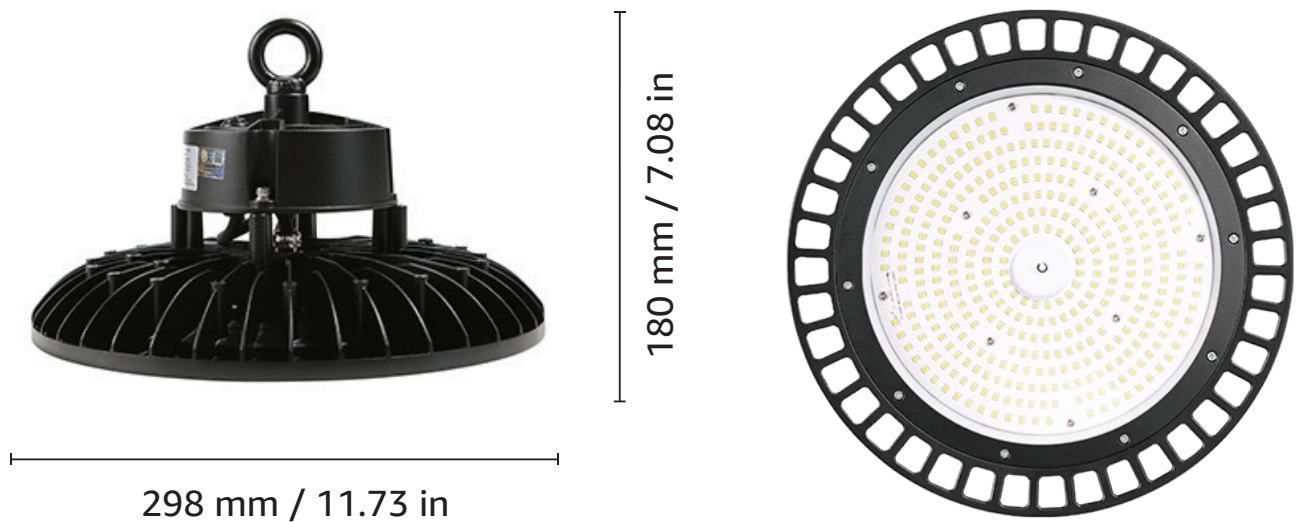

Product Information

SKU	350005-NW-US	EAN Code	4894495032464
Color Consistency (SDCM)	<6	Power Consumption (W)	150
Brightness (lm)	19000	Metal Halide Equivalent(W)	400
LED Quantity	270	Color Temperature (K)	5000
Dimmable	1-10 V	CRI	>80
Beam Angle (Degree)	120	Input Voltage (v)	120-277V AC
Frequency (hz)	50/60	Power Factor	>0.9
Lifespan (h)	50000	Diameter (in)	11.73
Height (in)	7.09	Net Weight (lb)	7.05
Material	Aluminum	Waterproof	Yes
Protection Rating	IP65	Safety Rating	UL
Package Quantity	Pack of 1 Unit	Warranty	5 Years
Energy Rating	DLC		

Recommended 0-10 V Dimmer

Brand	Lutron	Leviton	Legrand
Dimmer Type	0-10 V	0-10 V	0-10 V
Model	NTSTV-DV	DS710-10Z/IP710	RH4FBL3PW

Product Dimensions