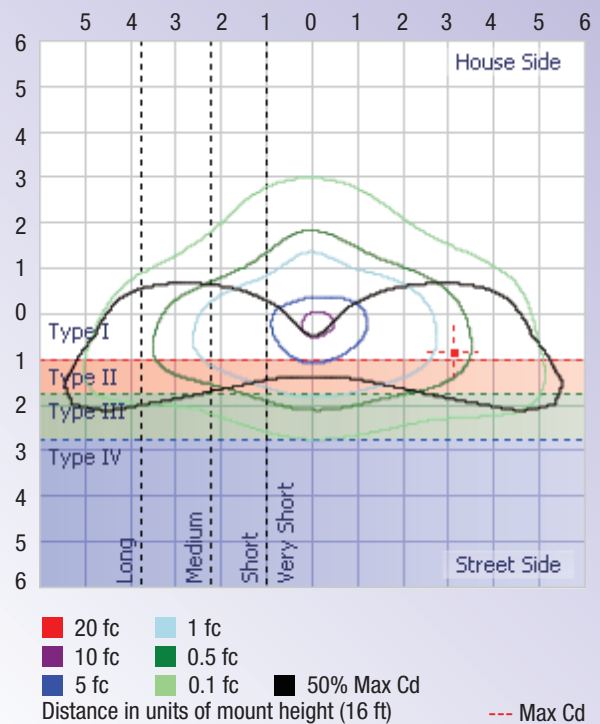

Isofootcandle Plot