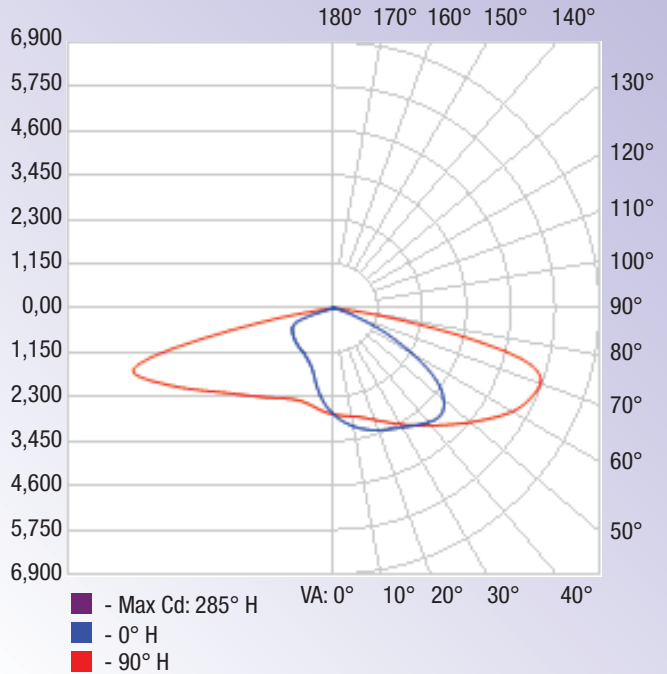

Photometric Data

[Download IES](#)

OUTDOOR PHOTOMETRIC REPORT

MANUFACTURER: Lepro
SKU NO.: 620001-NW-US-LC
LAMP OUTPUT: 1 lamp, rated Lumens / lamp: 13364
MAX CANDELA: 6,863.1 AT HORIZONTAL: 285°, VERTICAL: 74°
LUMINOUS OPENING: RECTANGLE W/LUMINOUS SIDES
(L: 24.41", W: 2.76", H: 2.76")
NEMA TYPE: 7 X 6

LUMENS PER ZONE

ZONE	LUMENS	% TOTAL
0-10	260.1	1.9%
10-20	753.2	5.6%
20-30	1,230.9	9.2%
30-40	1,729.9	13.0%
40-50	2,246.2	16.8%
50-60	2,643.7	19.8%
60-70	2,589.6	19.4%
70-80	1,630.9	12.2%
80-90	159.7	1.2%

Polar Candela Distribution