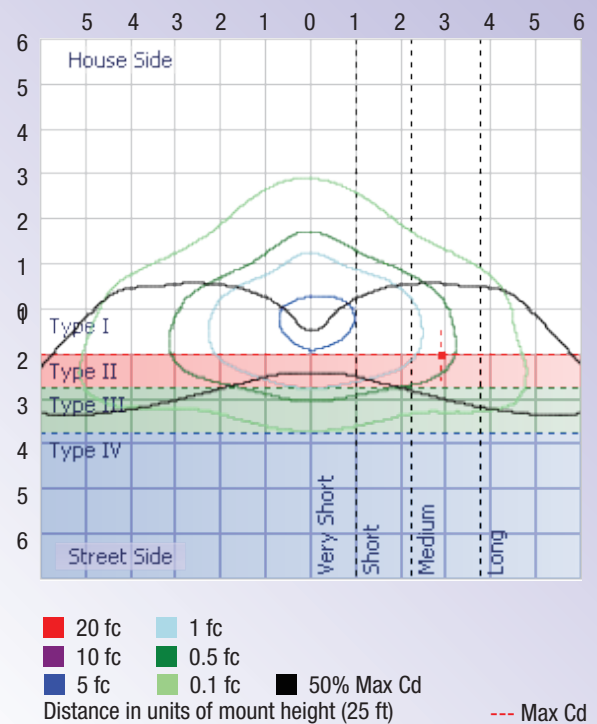

Product Dimensions

Photometric Data

[Download IES](#)

OUTDOOR PHOTOMETRIC REPORT

MANUFACTURER: Lepro
SKU NO.: 620003-NW-US-LC
LAMP OUTPUT: 1 lamp, rated Lumens / lamp: 26493
MAX CANADELA: 13,224.0 AT HORIZONTAL: 70°, VERTICAL: 72°
LUMINOUS OPENING: RECTANGLE W/LUMINOUS SIDES
 (L: 47.24", W: 2.28", H: 2.95")

LUMENS PER ZONE

ZONE	LUMENS	% TOTAL
0-10	501.3	1.9%
10-20	1,457.8	5.5%
20-30	2,387.3	9.0%
30-40	3,353.7	12.7%
40-50	4,355.1	16.5%
50-60	5,180.8	19.6%
60-70	5,175.0	19.6%
70-80	3,434.3	13.0%
80-90	418.3	1.6%

Polar Candela Distribution

ILLUMINANCE AT A DISTANCE

	CENTER BEAM FC	BEAM WIDTH	
2 ft	1,321.23 fc	4.5 ft	15.4 ft
4 ft	330.31 fc	8.9 ft	30.8 ft
6 ft	146.80 fc	13.4 ft	46.2 ft
8 ft	82.58 fc	17.9 ft	61.6 ft
10 ft	52.85 fc	22.4 ft	77.0 ft
12 ft	36.70 fc	26.8 ft	92.4 ft
14 ft	26.96 fc	31.3 ft	107.8 ft
16 ft	20.64 fc	35.8 ft	123.2 ft
18 ft	16.31 fc	40.3 ft	138.6 ft
20 ft	13.21 fc	44.7 ft	154.0 ft
22 ft	10.92 fc	49.2 ft	169.4 ft
24 ft	9.18 fc	53.7 ft	184.8 ft
26 ft	7.82 fc	58.2 ft	200.2 ft

Vert. Spread: 96.4° Horiz. Spread: 150.9°

Isofootcandle Plot

Other Models

SKU	Power (w)	Lumen (lm)	CCT	Input Voltage	Light Distribution	Life Hrs	CRI	Equivalent Power(w)	Website
620001-NW-US-LC	100	13,000	5,000K	120-277 V	Type III	50,000	70	300	Visit
620002-NW-US-LC	150	19,500	5,000K	120-277 V	Type III	50,000	70	400	Visit
620003-NW-US-LC	200	26,000	5,000K	120-277 V	Type III	50,000	70	500	Visit
620004-NW-US-LC	300	39,000	5,000K	120-277 V	Type III	50,000	70	1000	Visit