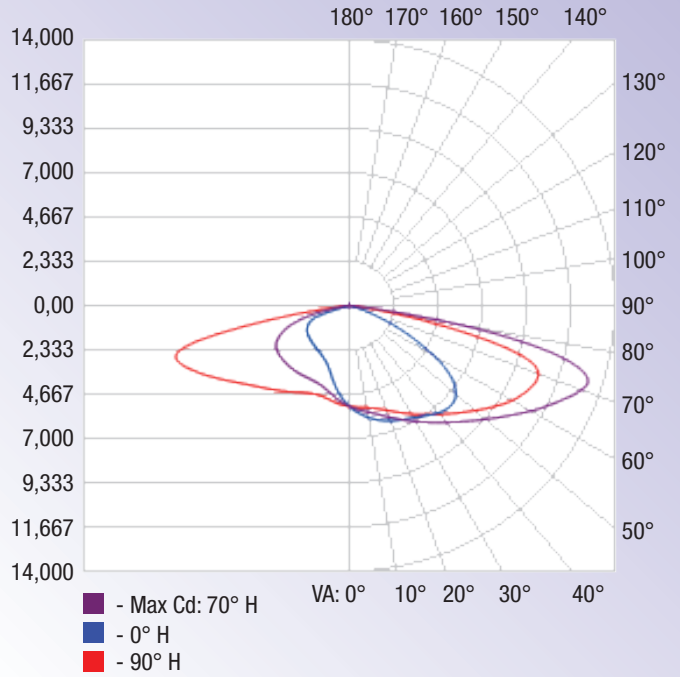

<https://youtu.be/aiF6jmOLdMw>

<https://youtu.be/u2n7CnK-YpQ>

Product Information

SKU	620003-NW-US-LC	Color Consistency (SDCM)	<6
Power Consumption (W)	200	Brightness (lm)	26000
Metal Halide Equivalent(W)	500	LED Quantity	196
Light Color	Daylight White	Color Temperature (K)	5000
Dimmable	Dimmable	Light Distribution Type	Type III
CRI	70	Input Voltage (v)	120-277V AC
Frequency (hz)	50/60	Power Factor	0.95
Lifespan (h)	50000	Length (in)	31.10
Width (in)	14.76	Height (in)	5.91
Net Weight (lb)	21.50	Material	Aluminum
Waterproof	Yes	Protection Rating	IP65
Safety Rating	UL	Package Quantity	Pack of 1 Unit
Warranty	5 Years		

Product Dimensions

Photometric Data

[Download IES](#)

OUTDOOR PHOTOMETRIC REPORT

MANUFACTURER: Lepro
SKU NO.: 620003-NW-US-LC
LAMP OUTPUT: 1 lamp, rated Lumens / lamp: 26493
MAX CANADELA: 13,224.0 AT HORIZONTAL: 70°, VERTICAL: 72°
LUMINOUS OPENING: RECTANGLE W/LUMINOUS SIDES
 (L: 47.24", W: 2.28", H: 2.95")

LUMENS PER ZONE

ZONE	LUMENS	% TOTAL
0-10	501.3	1.9%
10-20	1,457.8	5.5%
20-30	2,387.3	9.0%
30-40	3,353.7	12.7%
40-50	4,355.1	16.5%
50-60	5,180.8	19.6%
60-70	5,175.0	19.6%
70-80	3,434.3	13.0%
80-90	418.3	1.6%

Polar Candela Distribution

ILLUMINANCE AT A DISTANCE

	CENTER BEAM FC	BEAM WIDTH	
2 ft	1,321.23 fc	4.5 ft	15.4 ft
4 ft	330.31 fc	8.9 ft	30.8 ft
6 ft	146.80 fc	13.4 ft	46.2 ft
8 ft	82.58 fc	17.9 ft	61.6 ft
10 ft	52.85 fc	22.4 ft	77.0 ft
12 ft	36.70 fc	26.8 ft	92.4 ft
14 ft	26.96 fc	31.3 ft	107.8 ft
16 ft	20.64 fc	35.8 ft	123.2 ft
18 ft	16.31 fc	40.3 ft	138.6 ft
20 ft	13.21 fc	44.7 ft	154.0 ft
22 ft	10.92 fc	49.2 ft	169.4 ft
24 ft	9.18 fc	53.7 ft	184.8 ft
26 ft	7.82 fc	58.2 ft	200.2 ft