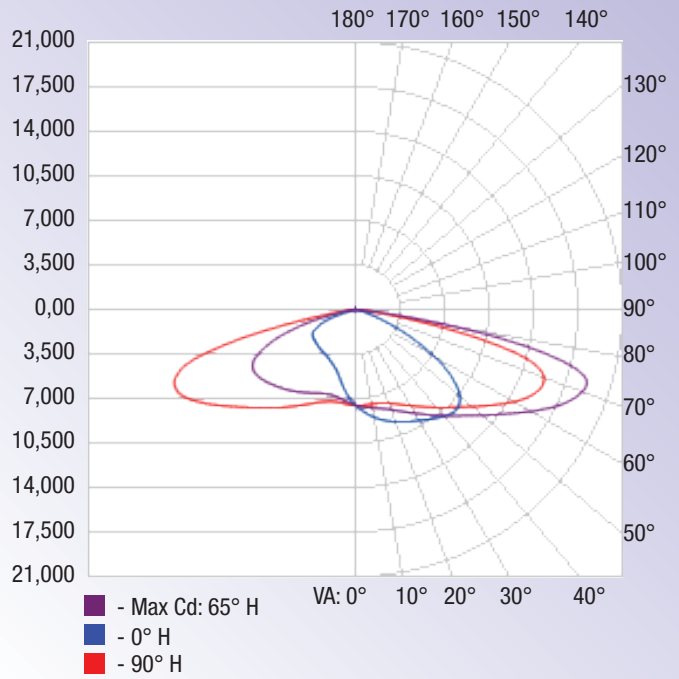

<https://youtu.be/aiF6jmOLdMw>

<https://youtu.be/u2n7CnK-YpQ>

Product Information

SKU	620004-NW-US-LC	Color Consistency (SDCM)	<6
Power Consumption (W)	300	Brightness (lm)	39000
Metal Halide Equivalent(W)	1000	LED Quantity	308
Light Color	Daylight White	Color Temperature (K)	5000
Dimmable	Dimmable	Light Distribution Type	Type III
CRI	70	Input Voltage (v)	120-277V AC
Frequency (hz)	50/60	Power Factor	0.95
Lifespan (h)	50000	Length (in)	31.10
Width (in)	14.76	Height (in)	5.91
Net Weight (lb)	22.71	Material	Aluminum
Waterproof	Yes	Protection Rating	IP65
Safety Rating	UL	Package Quantity	Pack of 1 Unit
Warranty	5 Years		

Product Dimensions

Photometric Data

[Download IES](#)

OUTDOOR PHOTOMETRIC REPORT

MANUFACTURER: Lepro
SKU NO.: 620004-NW-US-LC
LAMP OUTPUT: 1 lamp, rated Lumens / lamp: 39536
MAX CANADELA: 20,319.0 AT HORIZONTAL: 65°, VERTICAL: 76°
LUMINOUS OPENING: RECTANGLE W/LUMINOUS SIDES
 (L: 47.24", W: 2.28", H: 2.95")

LUMENS PER ZONE

ZONE	LUMENS	% TOTAL
0-10	743.3	1.9%
10-20	2,140.3	5.4%
20-30	3,515.3	8.9%
30-40	4,924.2	12.5%
40-50	6,353.9	16.1%
50-60	7,577.6	19.2%
60-70	7,715.5	19.5%
70-80	5,465.0	13.8%
80-90	750.5	1.9%

Polar Candela Distribution

ILLUMINANCE AT A DISTANCE

	CENTER BEAM FC	BEAM WIDTH	
6 ft	214.54 fc	5.1 ft	12.1 ft
12 ft	53.64 fc	10.3 ft	24.2 ft
18 ft	23.84 fc	15.4 ft	36.4 ft
24 ft	13.41 fc	20.6 ft	48.5 ft
30 ft	8.58 fc	25.7 ft	60.6 ft