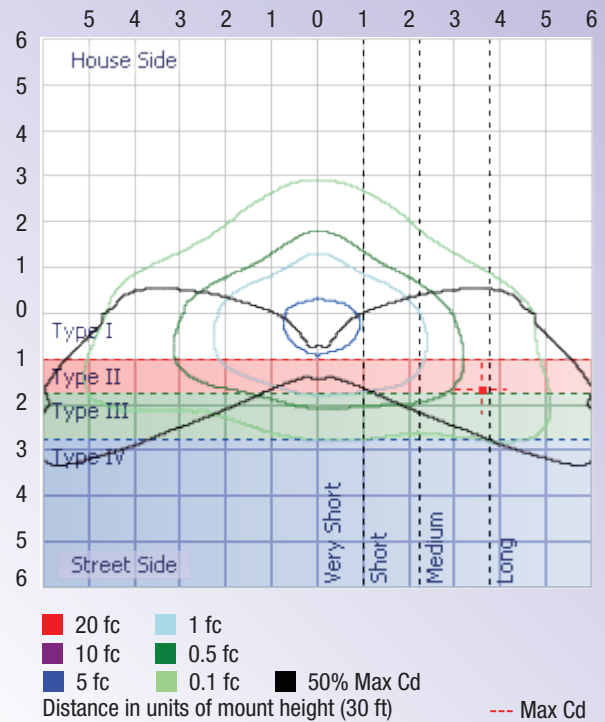

Product Dimensions

Photometric Data

[Download IES](#)

OUTDOOR PHOTOMETRIC REPORT

MANUFACTURER: Lepro
SKU NO.: 620004-NW-US-LC
LAMP OUTPUT: 1 lamp, rated Lumens / lamp: 39536
MAX CANADELA: 20,319.0 AT HORIZONTAL: 65°, VERTICAL: 76°
LUMINOUS OPENING: RECTANGLE W/LUMINOUS SIDES
 (L: 47.24", W: 2.28", H: 2.95")

LUMENS PER ZONE

ZONE	LUMENS	% TOTAL
0-10	743.3	1.9%
10-20	2,140.3	5.4%
20-30	3,515.3	8.9%
30-40	4,924.2	12.5%
40-50	6,353.9	16.1%
50-60	7,577.6	19.2%
60-70	7,715.5	19.5%
70-80	5,465.0	13.8%
80-90	750.5	1.9%

Polar Candela Distribution

ILLUMINANCE AT A DISTANCE

	CENTER BEAM FC	BEAM WIDTH	
6 ft	214.54 fc	5.1 ft	12.1 ft
12 ft	53.64 fc	10.3 ft	24.2 ft
18 ft	23.84 fc	15.4 ft	36.4 ft
24 ft	13.41 fc	20.6 ft	48.5 ft
30 ft	8.58 fc	25.7 ft	60.6 ft

■ Vert. Spread: 46.4° ■ Horiz. Spread: 90.6°

Isofootcandle Plot

Other Models

SKU	Power (w)	Lumen (lm)	CCT	Input Voltage	Light Distribution	Life Hrs	CRI	Equivalent Power(w)	Website
620001-NW-US-LC	100	13,000	5,000K	120-277 V	Type III	50,000	70	300	Visit
620002-NW-US-LC	150	19,500	5,000K	120-277 V	Type III	50,000	70	400	Visit
620003-NW-US-LC	200	26,000	5,000K	120-277 V	Type III	50,000	70	500	Visit
620004-NW-US-LC	300	39,000	5,000K	120-277 V	Type III	50,000	70	1000	Visit