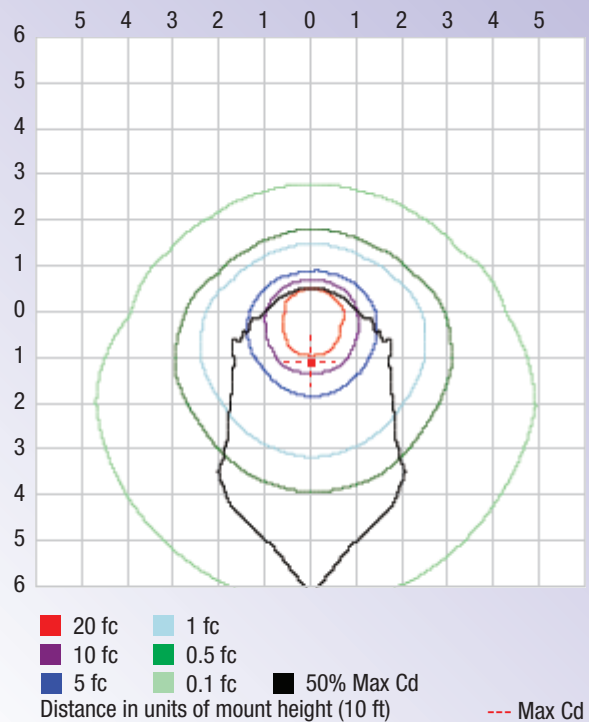

Product Information

SKU	630003-NW-US	EAN Code	4894495032501
Color Consistency (SDCM)	<6	Power Consumption (W)	120
Brightness (lm)	15000	Metal Halide Equivalent (W)	400
LED Quantity	400	Color Temperature (K)	5000
Ambient Light Sensor	ON < 25 Lux; OFF > 100 Lux	CRI	80
Beam Angle (Degree)	110	Input Voltage (v)	120-277V AC
Frequency (hz)	50/60	Power Factor	>0.9
Lifespan (h)	50000	Length (in)	14.21
Width (in)	9.25	Height (in)	9.92
Net Weight (lb)	7.72	Material	Aluminum
Waterproof	Yes	Protection Rating	IP65
Safety Rating	UL	Package Quantity	Pack of 1 Unit
Warranty	5 Years		

Product Dimensions

Photometric Data

[Download IES](#)

OUTDOOR PHOTOMETRIC REPORT

MANUFACTURER: Lepro
SKU NO.: 630003-NW-US
LAMP OUTPUT: 1 lamp, rated Lumens / lamp: 15203.5
MAX CANADELA: 5,675.7 AT HORIZONTAL: 0°, VERTICAL: 1°
LUMINOUS OPENING: Point
NEMA TYPE: 7 X 7

LUMENS PER ZONE

ZONE	LUMENS	% TOTAL
0-30	3,408.8	22.4%
10-40	5,578.4	36.7%
20-60	10,020.5	65.9%
60-90	4,216.8	27.7%
70-100	2,825.8	18.6%
90-120	846.4	5.6%
0-90	14,237.3	93.6%
90-180	965.6	6.4%
0-180	15,202.9	100%

Polar Candela Distribution

Isofootcandle Plot

ILLUMINANCE AT A DISTANCE

	CENTER BEAM FC	BEAM WIDTH	
2 ft	977.65 fc	5.3 ft	5.7 ft
4 ft	244.41 fc	10.7 ft	11.4 ft
6 ft	108.63 fc	16.0 ft	17.1 ft
8 ft	61.10 fc	21.3 ft	22.9 ft
10 ft	39.11 fc	26.7 ft	28.6 ft