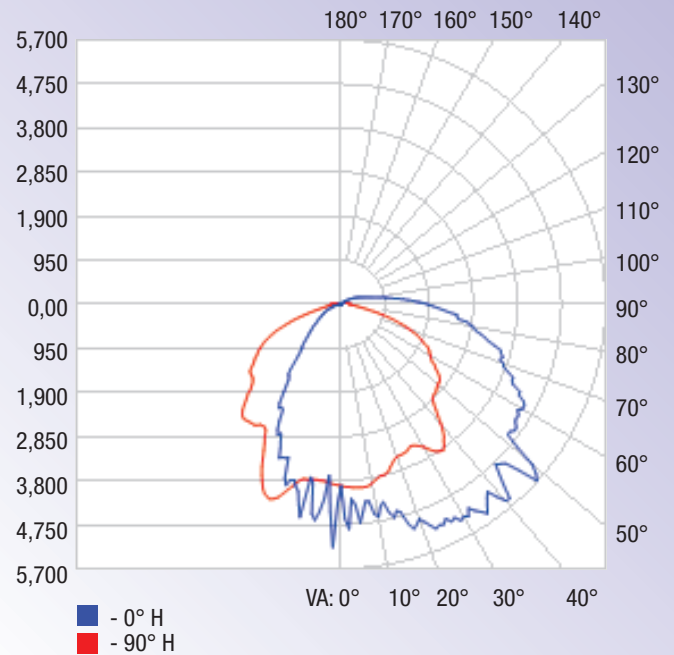

Product Information

SKU	630003-NW-US	EAN Code	4894495032501
Color Consistency (SDCM)	<6	Power Consumption (W)	120
Brightness (lm)	15000	Metal Halide Equivalent (W)	400
LED Quantity	400	Color Temperature (K)	5000
Ambient Light Sensor	ON < 25 Lux; OFF > 100 Lux	CRI	80
Beam Angle (Degree)	110	Input Voltage (v)	120-277V AC
Frequency (hz)	50/60	Power Factor	>0.9
Lifespan (h)	50000	Length (in)	14.21
Width (in)	9.25	Height (in)	9.92
Net Weight (lb)	7.72	Material	Aluminum
Waterproof	Yes	Protection Rating	IP65
Safety Rating	UL	Package Quantity	Pack of 1 Unit
Warranty	5 Years		

Product Dimensions

Photometric Data

[Download IES](#)

OUTDOOR PHOTOMETRIC REPORT

MANUFACTURER: Lepro
SKU NO.: 630003-NW-US
LAMP OUTPUT: 1 lamp, rated Lumens / lamp: 15203.5
MAX CANADELA: 5,675.7 AT HORIZONTAL: 0°, VERTICAL: 1°
LUMINOUS OPENING: Point
NEMA TYPE: 7 X 7

LUMENS PER ZONE

ZONE	LUMENS	% TOTAL
0-30	3,408.8	22.4%
10-40	5,578.4	36.7%
20-60	10,020.5	65.9%
60-90	4,216.8	27.7%
70-100	2,825.8	18.6%
90-120	846.4	5.6%
0-90	14,237.3	93.6%
90-180	965.6	6.4%
0-180	15,202.9	100%

Polar Candela Distribution

Isofootcandle Plot

ILLUMINANCE AT A DISTANCE

	CENTER BEAM FC	BEAM WIDTH	
2 ft	977.65 fc	5.3 ft	5.7 ft
4 ft	244.41 fc	10.7 ft	11.4 ft
6 ft	108.63 fc	16.0 ft	17.1 ft
8 ft	61.10 fc	21.3 ft	22.9 ft
10 ft	39.11 fc	26.7 ft	28.6 ft