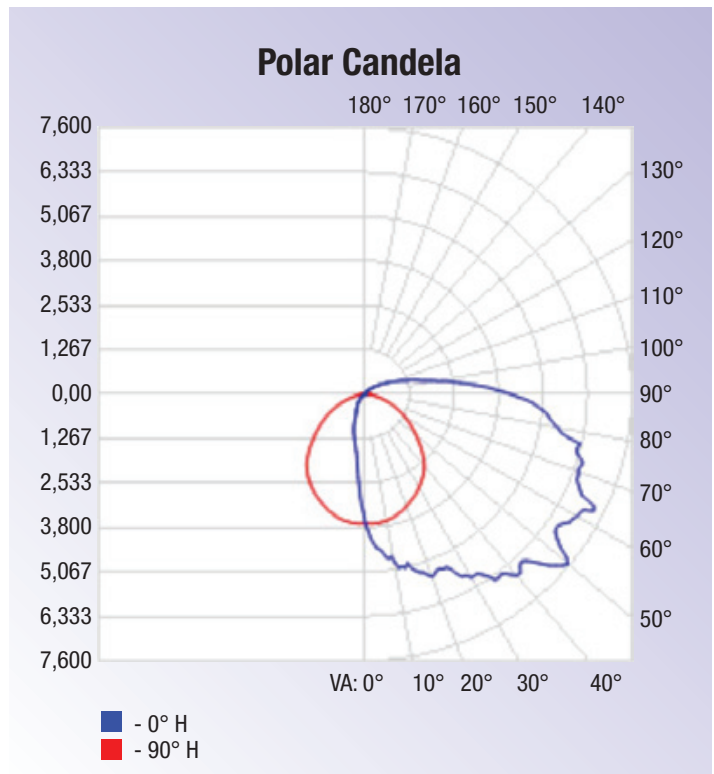

Product Information

SKU	630011-NW-US	Power Consumption (W)	120
Brightness (lm)	17400	Metal Halide Equivalent (W)	600
LED Quantity	420	Light Color	Neutral White
Color Temperature (K)	5000	Dimmable	Dimmable
CRI	80	Beam Angle (Degree)	100
Input Voltage (v)	100-277V AC	Frequency (hz)	50/60
Power Factor	0.9	Lifespan (h)	50000
Length (in)	14.37	Width (in)	9.33
Height (in)	7.36	Net Weight (lb)	7.72
Material	Glass, Aluminum	Waterproof	Yes
Protection Rating	IP65	Safety Rating	UL, FCC
Package Quantity	Pack of 1 Unit	Warranty	5 Years
Energy Rating	DLC5.1		

Product Dimensions

Photometric Data

[Download IES](#)

OUTDOOR PHOTOMETRIC REPORT

MANUFACTURER: LEPRO
SKU NO.: 630011-NW-US
DESCRIPTION: LED WALL LIGHT 120W IP65 IK06 17,400LM 5000K
LAMP OUTPUT: 1 lamp, rated Lumens/lamp: 17400
INPUT WATTAGE: 120
LUMINOUS OPENING: Rectangle w/Luminous Sides
 (L: 3.35", W: 13.19", H: 6.3")
NEMA TYPE: 7 X 6
MAX CD: 7,538.2 at Horizontal: 0°, Vertical: 50°
CUTOFF CLASS: Noncutoff
ROADWAY CLASS: VERY SHORT, TYPE IV
EFFICIENCY: 100%

ILLUMINANCE AT A DISTANCE

	CENTER BEAM FC	BEAM WIDTH	
4 ft	230.50 fc	7.9 ft	9.3 ft
8 ft	57.63 fc	15.9 ft	18.6 ft
12 ft	25.61 fc	23.8 ft	27.9 ft
16 ft	14.41 fc	31.8 ft	37.2 ft
20 ft	9.22 fc	39.7 ft	46.5 ft

■ Vert. Spread: 89.6° ■ Horiz. Spread: 98.6°

Other Models

SKU	Power (W)	Lumen (lm)	CCT	Voltage	Beam Angle	Life Hrs	CRI	MH Equivalent(W)	DLC	Website
630009-NW-US	40	5,600	5000K	100-277V	100°	50,000	80	200	5.1	Visit
630010-NW-US	80	11,600	5000K	100-277V	100°	50,000	80	400	5.1	Visit
630011-NW-US	120	17,400	5000K	100-277V	100°	50,000	80	600	5.1	Visit