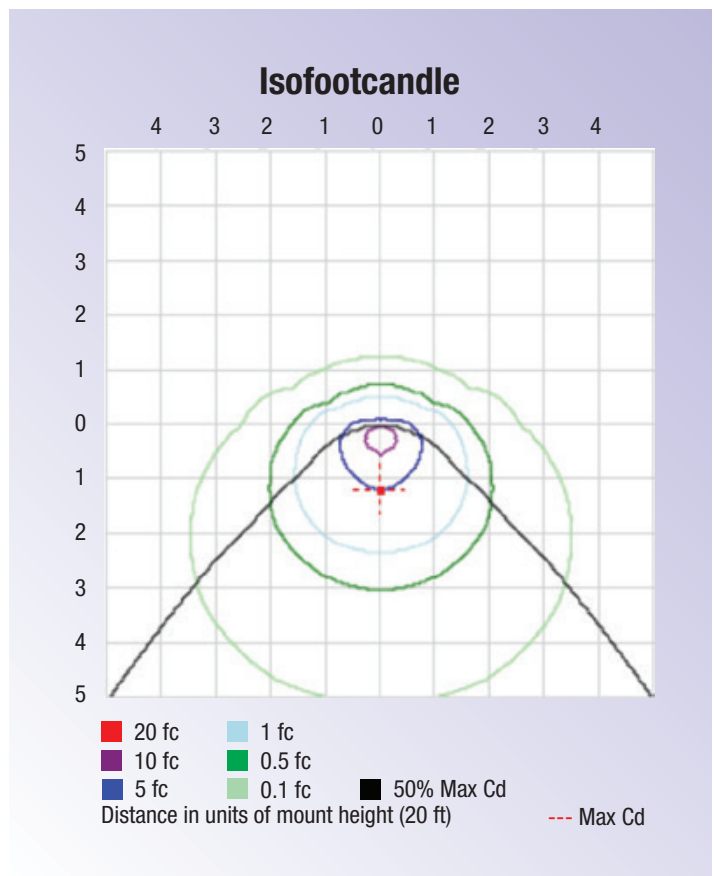

Product Information

SKU	630011-NW-US	Power Consumption (W)	120
Brightness (lm)	17400	Metal Halide Equivalent (W)	600
LED Quantity	420	Light Color	Neutral White
Color Temperature (K)	5000	Dimmable	Dimmable
CRI	80	Beam Angle (Degree)	100
Input Voltage (v)	100-277V AC	Frequency (hz)	50/60
Power Factor	0.9	Lifespan (h)	50000
Length (in)	14.37	Width (in)	9.33
Height (in)	7.36	Net Weight (lb)	7.72
Material	Glass, Aluminum	Waterproof	Yes
Protection Rating	IP65	Safety Rating	UL, FCC
Package Quantity	Pack of 1 Unit	Warranty	5 Years
Energy Rating	DLC5.1		

Product Dimensions

Photometric Data

[Download IES](#)

OUTDOOR PHOTOMETRIC REPORT

MANUFACTURER: LEPRO
SKU NO.: 630011-NW-US
DESCRIPTION: LED WALL LIGHT 120W IP65 IK06 17,400LM 5000K
LAMP OUTPUT: 1 lamp, rated Lumens/lamp: 17400
INPUT WATTAGE: 120
LUMINOUS OPENING: Rectangle w/Luminous Sides
 (L: 3.35", W: 13.19", H: 6.3")
NEMA TYPE: 7 X 6
MAX CD: 7,538.2 at Horizontal: 0°, Vertical: 50°
CUTOFF CLASS: Noncutoff
ROADWAY CLASS: VERY SHORT, TYPE IV
EFFICIENCY: 100%

LUMENS PER ZONE

ZONE	LUMENS	% TOTAL	ZONE	LUMENS	% TOTAL
0-10	330.3	1.90%	90-100	976.7	5.60%
10-20	919.3	5.30%	100-110	526.9	3%
20-30	1,418.80	8.20%	110-120	302.1	1.70%
30-40	1,874.40	10.80%	120-130	166.6	1%
40-50	2,214.70	12.70%	130-140	89.6	0.50%
50-60	2,354.70	13.50%	140-150	43.8	0.30%
60-70	2,341.90	13.50%	150-160	19.3	0.10%
70-80	2,132.00	12.30%	160-170	8.3	0%
80-90	1,678.40	9.60%	170-180	2.7	0%

ILLUMINANCE AT A DISTANCE

	CENTER BEAM FC	BEAM WIDTH	
4 ft	230.50 fc	7.9 ft	9.3 ft
8 ft	57.63 fc	15.9 ft	18.6 ft
12 ft	25.61 fc	23.8 ft	27.9 ft
16 ft	14.41 fc	31.8 ft	37.2 ft
20 ft	9.22 fc	39.7 ft	46.5 ft