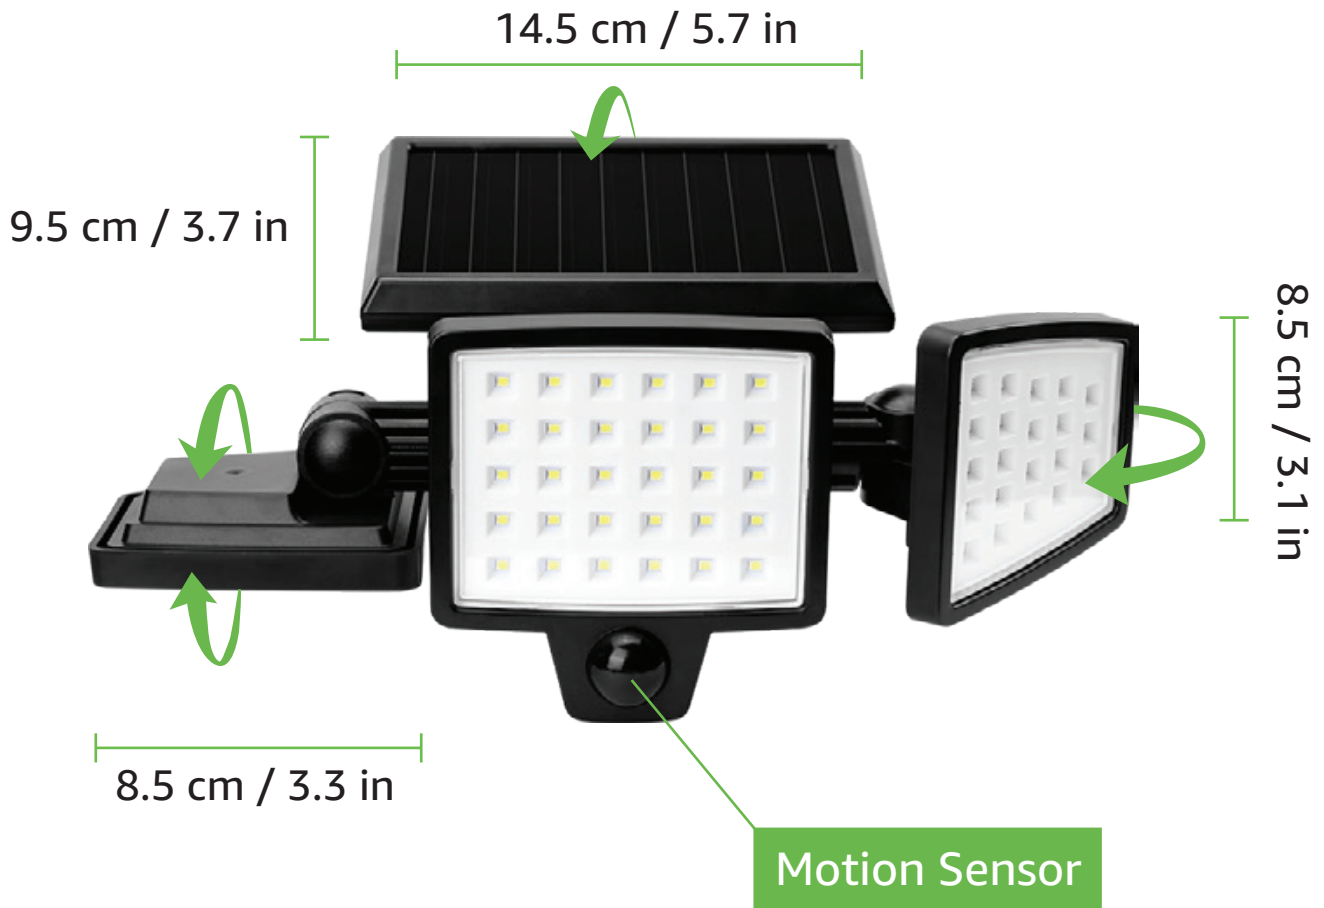

12 W LED Solar Lights

Product Features

- **Ultra Bright 72 LEDs.** With the 360° rotatable design, the solar panel and spotlights can be rotated to any angle you desire. Equipped with 72 LED beads, this wireless security lights illuminate from 3 sides with 270° wide lighting angle.
- **Motion Sensor Lights.** With a detection angle of 120°, the PIR sensor can detect human motion from 16-26ft. AT NIGHT, when motion is detected, the security lights will automatically turn ON and then turn OFF after 30s.
- **Works for All Night.** Solar panel converts sunlight into electricity in daytime and lights up for 30s when motion is detected at night. 6-8 hours' exposure in sunlight will provide 100 times' of lighting up, which is sufficient for all night.
- **Energy Efficient.** Solar powered lights are perfect for outdoor lighting, provide excellent illumination for wide area like gardens, courtyards, driveways, front doors, garages, patios, fences, decks, etc.
- **Buy with Confidence.** Lepro solar light is water-resistant and heat-resistant, can be easily mounted on the wall with screws, works well even in extreme weather conditions. You are backed by 30-day refund policy and two-year warranty.

Product Information

SKU	640003-DW	Power Consumption (W)	12
Brightness (lm)	1000	LED Quantity	72
Color Temperature (K)	6500	Dimmable	Non-dimmable
Beam Angle (Degree)	270	Protection Rating	IP65
Material	ABS, PC	Waterproof	Yes
Warranty	2 Years		

Product Dimensions

Other Models

SKU	Power (w)	Lumen (lm)	CCT	Beam Angle	Package Quantity	Website
640001-DW-4	2	220	6,500K	270	4	Visit
640002-DW	8	600	6,500K	270	1	Visit
640002-DW-2	8	600	6,500K	270	2	Visit
640003-DW	12	1000	6,500K	270	1	Visit
640003-DW-2	12	1000	6,500K	270	2	Visit