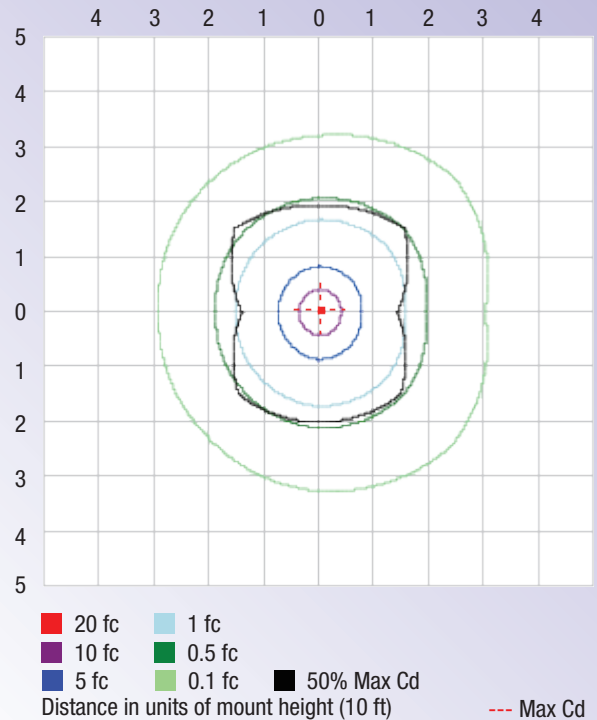

Isofootcandle Plot

ILLUMINANCE AT A DISTANCE

	CENTER BEAM FC	BEAM WIDTH	
1 ft	1,343.78 fc	2.8 ft	3.9 ft
2 ft	335.95 fc	5.5 ft	7.8 ft
3 ft	149.31 fc	8.3 ft	11.8 ft
4 ft	83.99 fc	11.1 ft	15.7 ft
5 ft	53.75 fc	13.8 ft	19.6 ft
6 ft	37.33 fc	16.6 ft	23.5 ft
7 ft	27.42 fc	19.4 ft	27.4 ft
8 ft	21.00 fc	22.1 ft	31.4 ft
9 ft	16.59 fc	24.9 ft	35.3 ft

Vert. Spread: 108.3°   Horiz. Spread: 125.5°