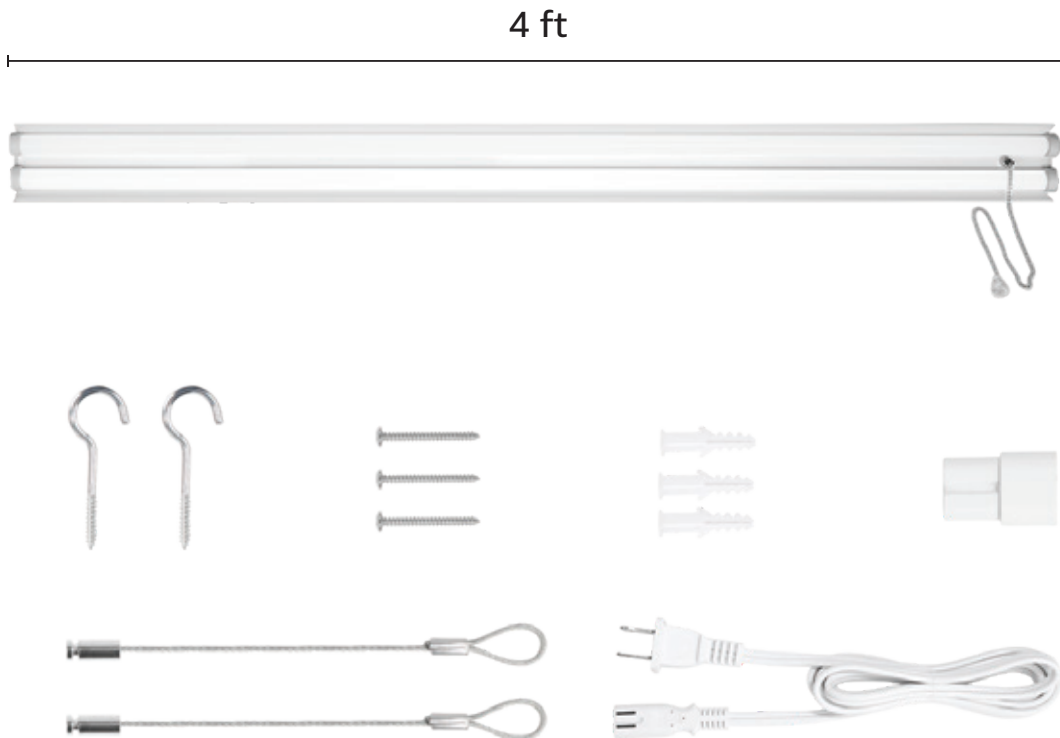

Product Information

SKU	880001-NW-US	EAN Code	4894495032358
Color Consistency (SDCM)	<6	Power Consumption (W)	40
Brightness (lm)	4000	Fluorescent Equivalent(W)	100
Light Color	Daylight White	Color Temperature (K)	5000
Dimmable	Non-dimmable	CRI	>80
Beam Angle (Degree)	120	Frequency (hz)	60
Power Factor	>0.9	Lifespan (h)	50000
Length (in)	43.3	Width (in)	3.14
Height (in)	1.69	Net Weight (lb)	1.54
Material	Plastic	Power Srouce	AC
Protection Rating	IP20	Safety Rating	FCC, ETL
Package Quantity	Pack of 1 Unit	Warranty	5 Years
Energy Rating	Energy Star		

Product Dimensions