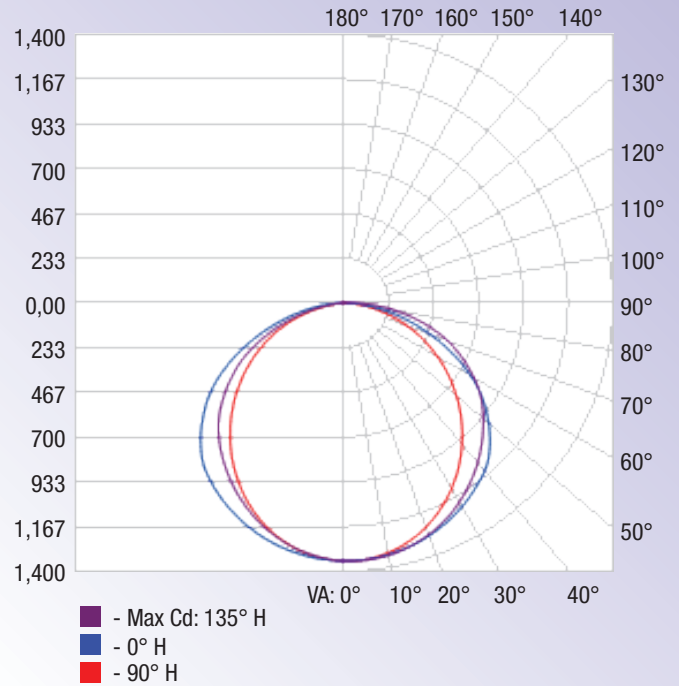

Photometric Data

[Download IES](#)

OUTDOOR PHOTOMETRIC REPORT

MANUFACTURER: Lepro
SKU NO.: 880001-NW-US
LAMP OUTPUT: 1 LAMP, RATED LUMENS/LAMP: 4212.6
MAX CANADELA: 1,345.9 AT HORIZONTAL: 135°, VERTICAL: 4°
LUMINOUS OPENING: RECTANGLE (L: 90.55", W: 2.52")
NEMA TYPE: 7 X 7

LUMENS PER ZONE

ZONE	LUMENS	% TOTAL
0-10	127.3	3.0%
10-20	366.2	8.7%
20-30	561.0	13.3%
30-40	691.3	16.4%
40-50	742.8	17.6%
50-60	699.6	16.6%
60-70	554.6	13.2%
70-80	332.2	7.9%
80-90	103.7	2.5%

Polar Candela Distribution