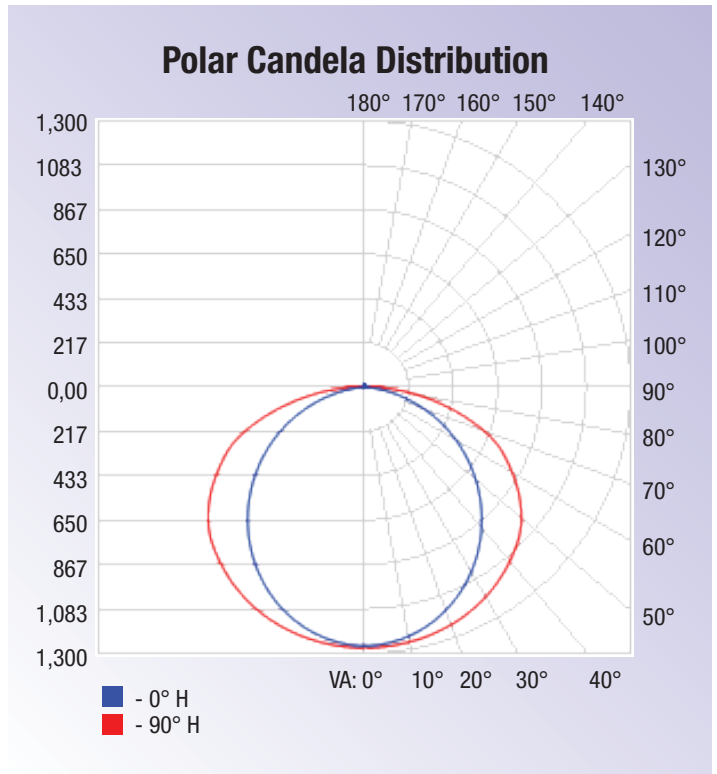

Product Information

SKU	880002-DW-US-6	Color Consistency (SDCM)	<6
Power Consumption (W)	42	Brightness (lm)	4200
LED Quantity	168	Light Color	Daylight White
Color Temperature (K)	5000	Dimmable	Non-dimmable
CRI	>80	Beam Angle (Degree)	130
Fixture Color	White	Input Voltage (v)	120V AC
Frequency (hz)	60	Power Factor	>0.9
Lifespan (h)	50000	Length (in)	47.72
Width (in)	4.25	Height (in)	1.22
Net Weight (lb)	2.425	Material	PC, SPCC
Power Source	AC	Waterproof	No
Protection Rating	IP20	Safety Rating	FCC, ETL
Package Quantity	Pack of 6 Units	Warranty	5 Years
Energy Rating	Energy Star		

Product Dimensions

4 ft

Photometric Data

[Download IES](#)

OUTDOOR PHOTOMETRIC REPORT

MANUFACTURER: Lepro
SKU NO.: 880002-DW-US-6
LAMP OUTPUT: 1 lamp, rated Lumens/lamp: 4200
MAX CANADELA: 1,273.3 at Horizontal: 90°, Vertical: 0.5°
LUMINOUS OPENING: Rectangle (L: 0.09M, W: 1.1M)
NEMA TYPE: 7 X 7

LUMENS PER ZONE

ZONE	LUMENS	% TOTAL
0-10	120.1	2.90%
10-20	346.4	8.20%
20-30	533.9	12.70%
30-40	662.2	15.80%
40-50	718.4	17.10%
50-60	686.8	16.40%
60-70	568.8	13.50%
70-80	357.6	8.50%
80-90	125.4	3.00%

ILLUMINANCE AT A DISTANCE

	CENTER BEAM FC	BEAM WIDTH
4 ft	78.85 fc	21.3 ft 11.1 ft
8 ft	19.71 fc	42.5 ft 22.1 ft
12 ft	8.76 fc	63.8 ft 33.2 ft
16 ft	4.93 fc	85 ft 44.2 ft
20 ft	3.15 fc	106.3 ft 55.3 ft
24 ft	2.19 fc	127.6 ft 66.3 ft