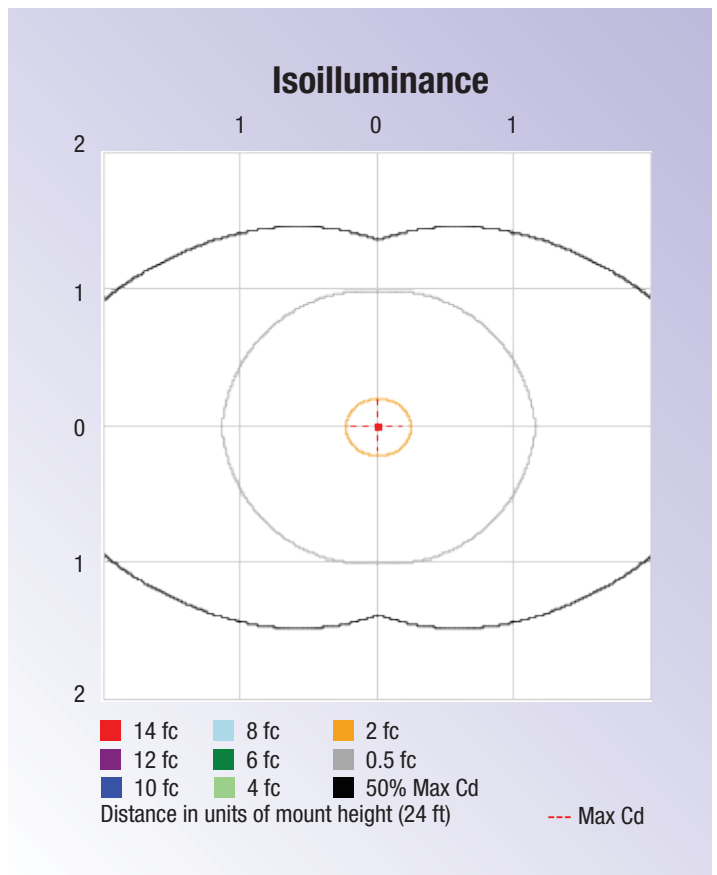

Product Information

SKU	880002-DW-US-6	Color Consistency (SDCM)	<6
Power Consumption (W)	42	Brightness (lm)	4200
LED Quantity	168	Light Color	Daylight White
Color Temperature (K)	5000	Dimmable	Non-dimmable
CRI	>80	Beam Angle (Degree)	130
Fixture Color	White	Input Voltage (v)	120V AC
Frequency (hz)	60	Power Factor	>0.9
Lifespan (h)	50000	Length (in)	47.72
Width (in)	4.25	Height (in)	1.22
Net Weight (lb)	2.425	Material	PC, SPCC
Power Source	AC	Waterproof	No
Protection Rating	IP20	Safety Rating	FCC, ETL
Package Quantity	Pack of 6 Units	Warranty	5 Years
Energy Rating	Energy Star		

Product Dimensions

4 ft

Photometric Data

[Download IES](#)

OUTDOOR PHOTOMETRIC REPORT

MANUFACTURER: Lepro
SKU NO.: 880002-DW-US-6
LAMP OUTPUT: 1 lamp, rated Lumens/lamp: 4200
MAX CANADELA: 1,273.3 at Horizontal: 90°, Vertical: 0.5°
LUMINOUS OPENING: Rectangle (L: 0.09M, W: 1.1M)
NEMA TYPE: 7 X 7

LUMENS PER ZONE

ZONE	LUMENS	% TOTAL
0-10	120.1	2.90%
10-20	346.4	8.20%
20-30	533.9	12.70%
30-40	662.2	15.80%
40-50	718.4	17.10%
50-60	686.8	16.40%
60-70	568.8	13.50%
70-80	357.6	8.50%
80-90	125.4	3.00%

ILLUMINANCE AT A DISTANCE

	CENTER BEAM FC	BEAM WIDTH
4 ft	78.85 fc	21.3 ft 11.1 ft
8 ft	19.71 fc	42.5 ft 22.1 ft
12 ft	8.76 fc	63.8 ft 33.2 ft
16 ft	4.93 fc	85 ft 44.2 ft
20 ft	3.15 fc	106.3 ft 55.3 ft
24 ft	2.19 fc	127.6 ft 66.3 ft